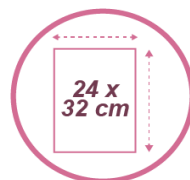

MESHTRAY3 P

Set of 3 sliding baskets - A4

Energise and organise your office with this set of 3 Mesh metal sliding baskets.

For A4 documents (24 x 32 cm) in portrait orientation.

Its practical mesh structure makes it possible to identify magazines and documents immediately

Easy to clean thanks to its wired structure

Belongs to a complete range of 20 Mesh metal accessories

The set of 3 Mesh metal baskets is elegant and functional. It will help you to improve your organisation. It consists of 3 sliding drawers for documents up to 24 x 32 cm.

TECHNICAL FEATURES	
Reference	MESHTRAY3 P
EAN	3129710012954
Materials	Metal mesh wire
Colour	Purple
Product Dimensions	Dim. : L. 29 x W. 34 x H. 24,5 cm
	Weight : 1,1 kg
Capacity	3 sliding baskets - portrait format - 24x32 (A4)
Environmental impact	100% recyclable
Origin	Design and development France Manufacturing PRC

PACKAGING DIMENSIONS	
* Sales unit (x1 SU) Box	Dim : L.27,8 x W. 5,6 x H. 35,5 cm
	Weight : 1,3 kg
* Box master (x12 SU)	Dim : L.36 x W. 29 x H. 73,5 cm
	Weight : 16,5 kg
Environmental impact	100% recyclable