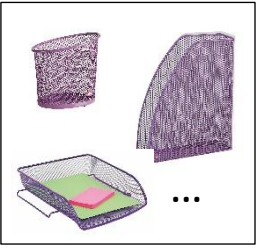

MESHTRAY3 P

Set of 3 sliding baskets - A4

Energise and organise your office with this set of 3 Mesh metal sliding baskets.

For A4 documents (24 x 32 cm) in portrait orientation.

Its practical mesh structure makes it possible to identify magazines and documents immediately

Easy to clean thanks to its wired structure

Belongs to a complete range of 20 Mesh metal accessories

The set of 3 Mesh metal baskets is elegant and functional. It will help you to improve your organisation. It consists of 3 sliding drawers for documents up to 24 x 32 cm.

Plus, benefit from a complete range of desk accessories to harmonise your workstation.

Quand le beau rejoint l'utile

MESHTRAY3 P

Set of 3 sliding baskets - A4

Energise and organise your office with this set of 3 Mesh metal sliding baskets.

TECHNICAL FEATURES	
Reference	MESHTRAY3 P
EAN	3129710012954
Materials	Metal mesh wire
Colour	Purple
Product Dimensions	Dim. : L. 29 x W. 34 x H. 24,5 cm
	Weight : 1,1 kg
Capacity	3 sliding baskets - portrait format - 24x32 (A4)
Environmental impact	100% recyclable
Origin	Design and development France Manufacturing PRC