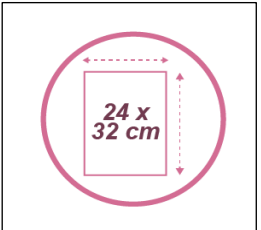

MESHTRAY3 P

Set of 3 sliding baskets - A4

Energise and organise your office with this set of 3 Mesh metal sliding baskets.

For A4 documents (24 x 32 cm) in portrait orientation.

Its practical mesh structure makes it possible to identify magazines and documents immediately

Easy to clean thanks to its wired structure

Belongs to a complete range of 20 Mesh metal accessories

The set of 3 Mesh metal baskets is elegant and functional. It will help you to improve your organisation. It consists of 3 sliding drawers for documents up to 24 x 32 cm.

TECHNICAL FEATURES	
Reference	MESHTRAY3 P
EAN	3129710012954
Materials	Metal mesh wire
Colour	Purple
Product Dimensions	Dim. : L. 29 x W. 34 x H. 24,5 cm
	Weight : 1,1 kg
Capacity	3 sliding baskets - portrait format - 24x32 (A4)
Environmental impact	100% recyclable
Origin	Design and development France Manufacturing PRC

PACKAGING DIMENSIONS	
* Sales unit (x1 SU) Box	Dim : L.27,8 x W. 5,6 x H. 35,5 cm
	Weight : 1,3 kg
* Box master (x12 SU)	Dim : L.36 x W. 29 x H. 73,5 cm
	Weight : 16,5 kg
Environmental impact	100% recyclable