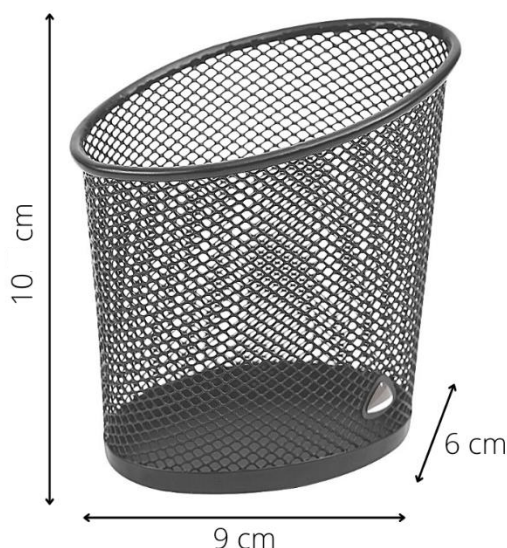

MESH CUP M

Mesh metal penholder

The simple and elegant penholder to design your workspace

TECHNICAL FEATURES

Reference	MESH CUP M
EAN	3129710008896
Materials	Metal mesh wire
Colour	Grey metallic
Product Dimensions	Dim. : 9 x 6 x 10 cm
	Weight : 0.070 kg
Environmental impact	100% recyclable
Origin	Design and development France Manufacturing PRC

DIMENSIONS PACKAGING

* Sales unit (x1SU) Box	Dim : L.11 x W. 72 x H. 10.5 cm
	Weight : 0.07 kg
* ICA (x24SU)	Dim : L.29 x W. 19 x H. 21 cm
	Weight : 1.60 kg
* Master carton (x48SU)	Dim : L.30,5 x W. 20,5 x H. 43,5 cm
	Weight : 4 kg
Environmental impact	100% recyclable

Quand le beau rejoint l'utile