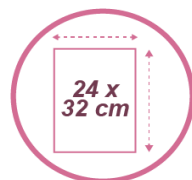

MESHFRA M Letter tray - A4

Energise and organise your office with this metal Mesh letter tray.

For A4 documents (24 x 32 cm) in portrait orientation.

Practical, possibility of stacking the baskets

Easy to clean thanks to its wired structure

Belongs to a complete range of 20 Mesh metal accessories

The French-style letter tray is elegant, solid and functional. Made of metal Mesh, the basket is ultra resistant and will hold A4 size documents (24 x 32 cm).

TECHNICAL FEATURES	
Reference	MESHFRA M
EAN	3129710008957
Materials	Metal mesh wire
Colour	Grey metallic
Product Dimensions	Dim. : L. 27 x W. 34 x H. 6,5 cm
	Weight : 0.365 kg
Capacity	A4 format (24x32 cm)
Environmental impact	100% recyclable
Origin	Design and development France Manufacturing PRC

PACKAGING DIMENSIONS	
* Sales unit (x1 SU) Box	Dim : L.33 x W. 28,5 x H. 7,5 cm
	Weight : 0,32 kg
* Box master (x12 SU)	Dim : L.36,5 x W. 30 x H. 62,5 cm
	Weight : 5,4 kg
Environmental impact	100% recyclable