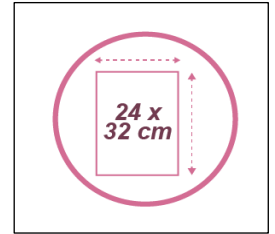

MESHFRA M Letter tray - A4

Energise and organise your office with this metal Mesh letter tray.

For A4 documents (24 x 32 cm) in portrait orientation.

Practical, possibility of stacking the baskets

Easy to clean thanks to its wired structure

Belongs to a complete range of 20 Mesh metal accessories

The French-style letter tray is elegant, solid and functional. Made of metal Mesh, the basket is ultra resistant and will hold A4 size documents (24 x 32 cm).

TECHNICAL FEATURES	
Reference	MESHFRA M
EAN	3129710008957
Materials	Metal mesh wire
Colour	Grey metallic
Product Dimensions	Dim. : L. 27 x W. 34 x H. 6,5 cm
	Weight : 0.365 kg
Capacity	A4 format (24x32 cm)
Environmental impact	100% recyclable
Origin	Design and development France Manufacturing PRC

PACKAGING DIMENSIONS	
* Sales unit (x1 SU) Box	Dim : L.33 x W. 28,5 x H. 7,5 cm
	Weight : 0,32 kg
* Box master (x12 SU)	Dim : L.36,5 x W. 30 x H. 62,5 cm
	Weight : 5,4 kg
Environmental impact	100% recyclable