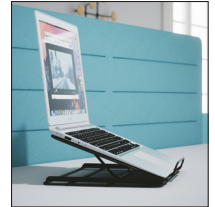

MESHSTAND

ERGONOMIC SUPPORT FOR LAPTOP

Optimize your visual comfort while reducing eye fatigue, back and neck pain

Allows to have the screen at eye level

5 tilt levels for optimal working comfort

Its wire structure allows good ventilation of laptop

Easy to carry thanks to its system to fold it back on itself

MESHSTAND N

MESHSTAND M

Ergonomic and economical, the laptop support offers real visual comfort for better posture at the workstation, reducing eye strain, back and neck pain.

In addition to its pure design, its foldable and ultra-resistant mesh metal structure will allow you to take it anywhere you want.

MESHSTAND

ERGONOMIC SUPPORT FOR LAPTOP

Optimize your visual comfort while reducing eye fatigue, back and neck pain