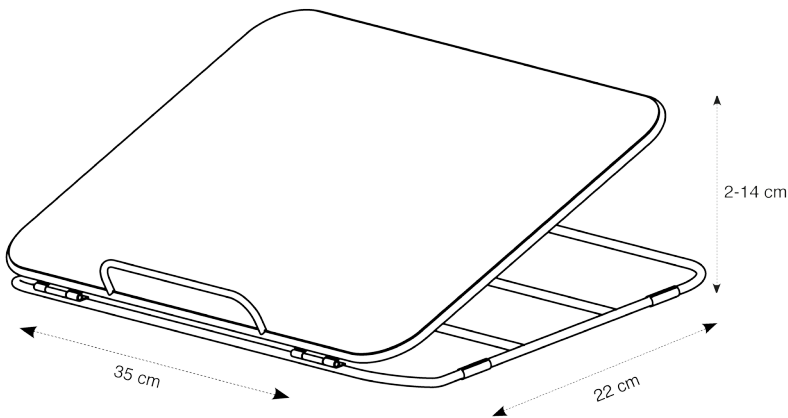

In addition to its pure design, its foldable and ultra-resistant mesh metal structure will allow you to take it anywhere you want.

MESHSTAND

ERGONOMIC SUPPORT FOR LAPTOP

Optimize your visual comfort while reducing eye fatigue, back and neck pain

PRODUCT FEATURES	
Reference	MESHSTAND N
EAN	3129710016563
Materials	Mesh metal
Colors	Black
Dimensions	L 35 x P 22 x H 2 to 14 cm
	Weight : 0,7 kg
Inclination levels	5

PACKAGING DIMENSIONS	
* sales unit (xUV) box	Dim. : L. 35,6 cm x l. 26,2 cm x H. 5,4 cm
	Weight : 0,98 Kg
* box master (xUV)	Dim. : L. 54 cm x l. 34 cm x H. 38 cm
	Weight : 11,70 Kg