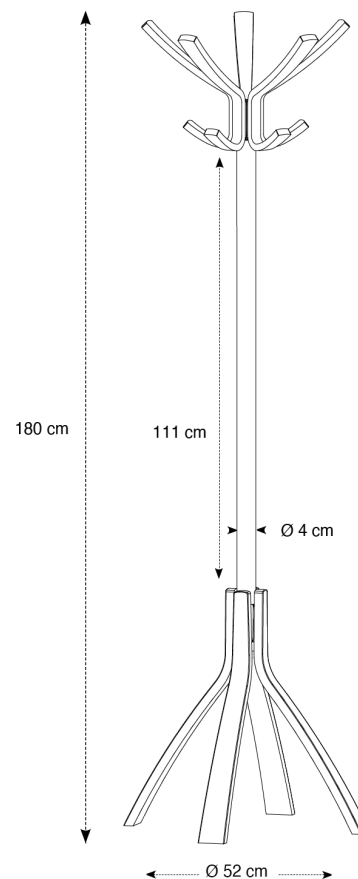

CAFE BC

100% FSC WOOD COAT STAND

**CLOSE 2
CLOTHES**

The bistro coat rack updated with a stylish and refined design

PRODUCT FEATURES	
Reference	PMCAFE BC
EAN	3129710012428
Materials	Drum : FSC wood
	Pegs : FSC wood
Color	White
Product dimensions	Height : 180 cm
	Drum : Ø 4.2 cm
	Base : Ø 52 cm
	Weight : 3 kg
Number of pegs	5 double Pegs (10)
Base	4-foot base
Estimaed assembly time	5 minutes - Whitout tools or screws
Environmental impact	100% recyclable
Origin	French design and development - Manufacturing in PRC
Warranty	5 years
Repairability index Spare part	10 ALBA guarantees to supply all spare parts for 5 years (See conditions with your reseller/distributor)

PACKAGING DIMENSIONS	
* Sales unit (x1SU) Box	Dim. : L. 118 cm x W. 27.5 cm x H. 7 cm
	Weight : 4 kg
* Box master (x1SU)	Dim. : L. 118 cm x W. 27.5 cm x H. 7 cm
	Weight : 4 kg
Environmental impact	100% recyclable

EXISTING DESIGN :

Quand le beau rejoint l'utile