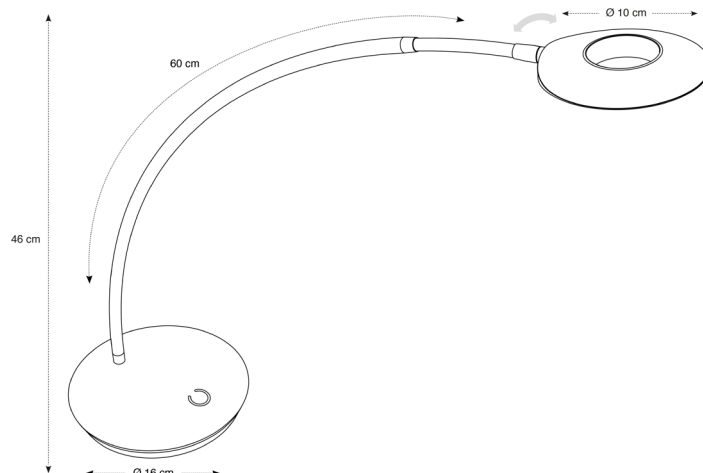

AERO

LED DESK LAMP

We light

AERO combines the «ALBA creation» design with high LED lighting performance.

PRODUCT FEATURES	
Reference	LEDAERO N
EAN	3129710013579
Materials	Head : Aluminium - ABS / Arm : Metal / Base : ABS
Colors	Metallic grey - Black
Light source	LED
Product dimensions	Head : Ø 10 cm
	Arm length : 60 cm - Total height 46 cm
	Base Ø 16 cm
	Cable length : 180 cm
	Weight : 1,7 Kg
Bulb type	Included LED
Energy class	A
Bulb's lifetime	25000 hours / 30 years
Electric power/watts	5 W
Light power	350 Lumens (lm) / 3000 Kelvin (K)
Color rendering index (CRI)	84 Ra
Standard	EC
Guarantee	3 years
Origin	French design and development - Manufacturing in PRC

PACKAGING DIMENSIONS	
* sales unit (x1SU) carton	Dim. : 1.23 cm x L.16 cm x H.73,5 cm
	Weight : 2,35 Kg
* box master (x6SU)	Dim. : 1.48,5 cm x L.34,5 cm x H.75,5 cm
	Weight : 11 Kg

Quand le beau rejoint l'utile