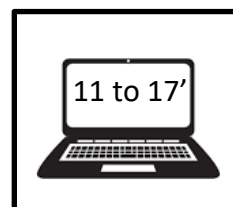

# MHELEVATOP

Functional and ergonomic, optimize your visual comfort and reduce eye strain with this laptop stand

Functional and ergonomic  
Allows you to have the screen at eye level  
to reduce eye strain and back pain

Height adjustable (12 cm)  
2 adjustable tilt angles

High-strength  
aluminum frame  
+ Anti-slip silicone

Easy to transport  
Can be folded on itself

Suitable for computers  
from 11 to 17 inches

Functional and ergonomic, optimize your visual comfort and reduce eye strain with this variable height laptop stand. Its two inclinations (up to 75° for the arm and 80° for the tray) will allow you to work in better conditions.

In addition to its stylish design, it can be folded on itself, and you can take it everywhere.

Functional and ergonomic, optimize your visual comfort and reduce eye strain with this laptop stand

## TECHNICAL FEATURES

Reference	<b>MHELEVATOP</b>
EAN	3129710017478
Materials	Frame: Aluminum
	Anti-slip pad : Silicone
Colour	Aluminum - Black
Product dimensions	L 27 x W 26,3 x H 6,3 cm (folded) L 27 x W 26,3 x H 22 cm (open)
	Poids : N/A kg
Stand	Compatible with computers from 11 to 17 inches
Tilt - Rotation	Height adjustable arm up to 12 cm Tilt: up to 75° for the arm and 80° for the tray Rotation: 360°
Country origin	PRC
Guarantee	5 years