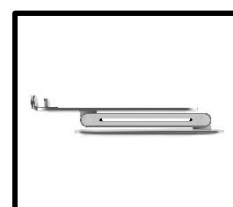

# MHELEVATOP

Functional and ergonomic, optimize your visual comfort and reduce eye strain with this laptop stand

Functional and ergonomic  
Allows you to have the screen at eye level  
to reduce eye strain and back pain

Height adjustable (12 cm)  
2 adjustable tilt angles

High-strength  
aluminum frame  
+ Anti-slip silicone

Easy to transport  
Can be folded on itself

Suitable for computers  
from 11 to 17 inches

Functional and ergonomic, optimize your visual comfort and reduce eye strain with this variable height laptop stand. Its two inclinations (up to 75° for the arm and 80° for the tray) will allow you to work in better conditions.

In addition to its stylish design, it can be folded on itself, and you can take it everywhere.

Functional and ergonomic, optimize your visual comfort and reduce eye strain with this laptop stand

## TECHNICAL FEATURES

Reference	<b>MHELEVATOP</b>
EAN	3129710017478
Materials	Frame: Aluminum
	Anti-slip pad : Silicone
Colour	Aluminum - Black
Product dimensions	L 27 x W 26,3 x H 6,3 cm (folded) L 27 x W 26,3 x H 22 cm (open)
	Poids : N/A kg
Stand	Compatible with computers from 11 to 17 inches
Tilt - Rotation	Height adjustable arm up to 12 cm Tilt: up to 75° for the arm and 80° for the tray Rotation: 360°
Country origin	PRC
Guarantee	5 years