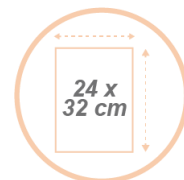

# MESHWALLFRA N

A4 wall display - 5 compartments

Sort, organise and store your workspaces with the 5-compartment wall display.

Fast identification of documents thanks to its wired structure

5 large compartments for 24 x 32 cm documents (French format)

Combining style and simplicity, this wall display with 5 compartments will fit perfectly in your reception, break and work areas.

# MESHWALLFRA N

A4 wall display - 5 compartments

Sort, organise and store your workspaces with the 5-compartment wall display.

Reference	<b>MESHWALLFRAN</b>
EAN	3129710016976
Materials	Frame: Steel mesh
Color	Black
Product dimensions	L 26,2 x H 69,03 x P 10,36 cm
	Weight : 1,5 Kg
Number of compartment	5 (Format 24x32 cm)
Fixing system	Quick and easy assembly (5 mins) Screws and bolts included
Environmental impact	100% recyclable
Guarantee	2 years

PACKAGING DIMENSIONS	
* Sales unit (1xUV) box	Dim. : L. 26,8 cm x l. 11,2 cm x H. 70 cm
	Weight : 1,83 Kg
* Box master (3xUV)	Dim. : L. 72 cm x l. 28,5 cm x H. 36 cm
	Weight : 5,5 Kg
Environmental impact	100% recyclable