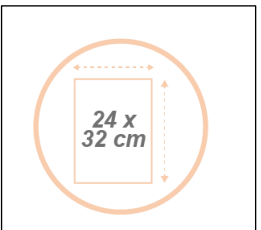

# MESHWALLFRA N

A4 wall display - 5 compartments

Sort, organise and store your workspaces with the 5-compartment wall display.

Fast identification of documents thanks to its wired structure

5 large compartments for 24 x 32 cm documents (French format)

# MESHWALLFRA N

A4 wall display - 5 compartments

Sort, organise and store your workspaces with the 5-compartment wall display.

Reference	<b>MESHWALLFRAN</b>
EAN	3129710016976
Materials	Frame: Steel mesh
Color	Black
Product dimensions	L 26,2 x H 69,03 x P 10,36 cm
	Weight : 1,5 Kg
Number of compartment	5 (Format 24x32 cm)
Fixing system	Quick and easy assembly (5 mins) Screws and bolts included
Environmental impact	100% recyclable
Guarantee	2 years

PACKAGING DIMENSIONS	
* Sales unit (1xUV) box	Dim. : L. 26,8 cm x l. 11,2 cm x H. 70 cm
	Weight : 1,83 Kg
* Box master (3xUV)	Dim. : L. 72 cm x l. 28,5 cm x H. 36 cm
	Weight : 5,5 Kg
Environmental impact	100% recyclable