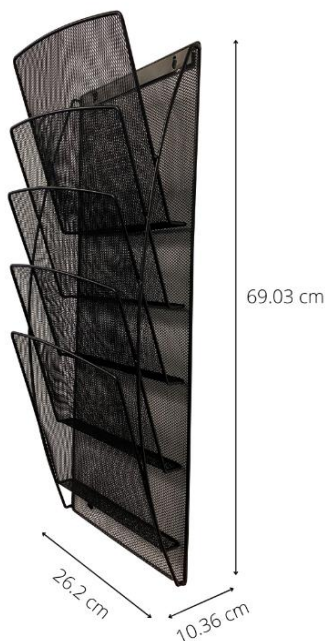

# MESHWALLFRA N

A4 wall display - 5 compartments

Sort, organise and store your workspaces with the 5-compartment wall display.

Fast identification of documents thanks to its wired structure

5 large compartments for 24 x 32 cm documents (French format)

Ultra-resistant perforated steel structure Easy to clean

Delivered assembled, ready to use (Fixing kit supplied)

Sort, store and organize your desks with this heavy-duty steel mesh wall display. Practical with its wire structure, you will be able to recognize your documents immediately.

# MESHWALLFRA N

A4 wall display - 5 compartments

Sort, organise and store your workspaces with the 5-compartment wall display.

Reference	<b>MESHWALLFRAN</b>
EAN	3129710016976
Materials	Frame: Steel mesh
Color	Black
Product dimensions	L 26,2 x H 69,03 x P 10,36 cm
	Weight : 1,5 Kg
Number of compartment	5 (Format 24x32 cm)
Fixing system	Quick and easy assembly (5 mins) Screws and bolts included
Environmental impact	100% recyclable
Guarantee	2 years

PACKAGING DIMENSIONS	
* Sales unit (1xUV) box	Dim. : L. 26,8 cm x l. 11,2 cm x H. 70 cm
	Weight : 1,83 Kg
* Box master (3xUV)	Dim. : L. 72 cm x l. 28,5 cm x H. 36 cm
	Weight : 5,5 Kg
Environmental impact	100% recyclable