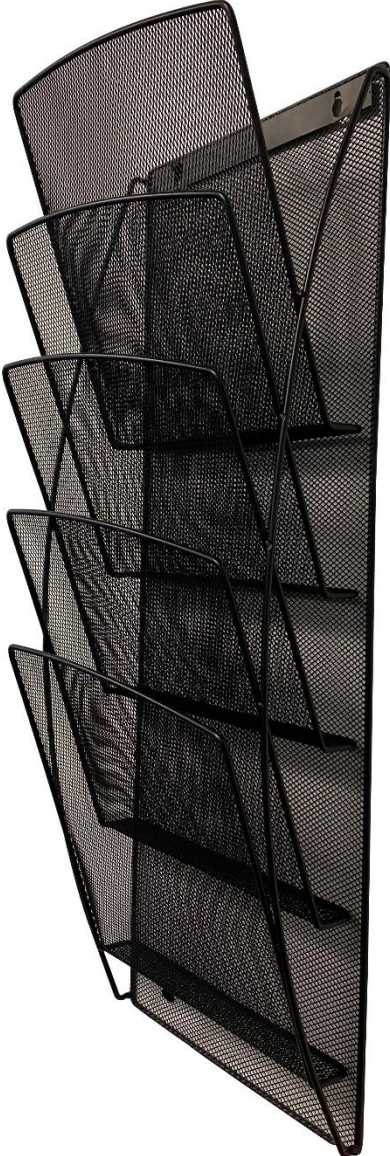

# MESHWALLFRA N

A4 wall display - 5 compartments

Sort, organise and store your workspaces with the 5-compartment wall display.

Fast identification of documents thanks to its wired structure

5 large compartments for 24 x 32 cm documents (French format)

Ultra-resistant perforated steel structure Easy to clean

Delivered assembled, ready to use (Fixing kit supplied)

Sort, store and organize your desks with this heavy-duty steel mesh wall display. Practical with its wire structure, you will be able to recognize your documents immediately.

Combining style and simplicity, this wall display with 5 compartments will fit perfectly in your reception, break and work areas.

# MESHWALLFRA N

A4 wall display - 5 compartments

Sort, organise and store your workspaces with the 5-compartment wall display.

Reference	<b>MESHWALLFRAN</b>
EAN	3129710016976
Materials	Frame: Steel mesh
Color	Black
Product dimensions	L 26,2 x H 69,03 x P 10,36 cm
	Weight : 1,5 Kg
Number of compartment	5 (Format 24x32 cm)
Fixing system	Quick and easy assembly (5 mins) Screws and bolts included
Environmental impact	100% recyclable
Guarantee	2 years