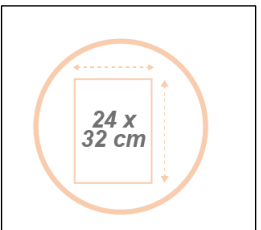

MESHPREZ A4 Table display - A4 size

Sort, store and present, make available communication elements in your workspaces

Immediate identification of documents thanks to its wire structure

3 compartments for A4 documents
Format 9.9 x 21 cm

Combining style and simplicity, this table display with 3 compartments will fit perfectly in your reception, break and work areas.

Quand le beau rejoint l'utile

MESHPREZ A4 Table display - A4 size

Sort, store and present, make available communication elements in your workspaces

PRODUCT FEATURES

Reference	MESHPREZA4
EAN	3129710016556
Materials	Frame: Steel mesh
Color	Black
Product dimensions	L 24 x H 19,2 x P 49 cm
	Weight : 1,2 Kg
Number of compartment	3 (Format 24x32 cm)
Environmental impact	100% recyclable
Origin	Design and development France Manufacturing RPC
Guarantee	2 years

PACKAGING DIMENSIONS

* Sales unit (1xUV) box	Dim. : L. 49,3 cm x l. 24,8 cm x H. 19,7 cm
	Poids : 1,5 Kg
* Box master (2xUV)	Dim. : L. 41,8 cm x l. 26,5 cm x H. 52,7 cm
	Poids : 3,1 Kg
Environmental impact	100% recyclable