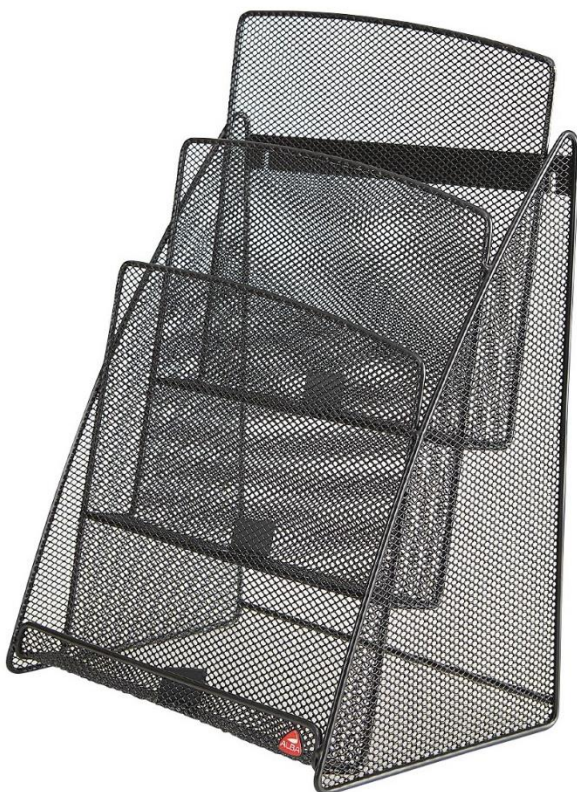

MESHPREZ A4 Table display - A4 size

Sort, store and present, make available communication elements in your workspaces

Immediate identification of documents thanks to its wire structure

3 compartments for A4 documents
Format 9.9 x 21 cm

Mesh structure (perforated steel)
ultra-resistant
Easy to clean

Part of a complete range of
of mesh desk accessories (x20)

PREZ, a table display available in several formats. Its minimalist and timeless design will allow you to display your catalogues, flyers and other documentation on your desks or in reception areas. Made of perforated steel, the Mesh structure makes this display stand very resistant and easy to clean.

Combining style and simplicity, this table display with 3 compartments will fit perfectly in your reception, break and work areas.

Quand le beau rejoint l'utile

MESHPREZ A4 Table display - A4 size

Sort, store and present, make available communication elements in your workspaces

PRODUCT FEATURES

Reference	MESHPREZA4
EAN	3129710016556
Materials	Frame: Steel mesh
Color	Black
Product dimensions	L 24 x H 19,2 x P 49 cm
	Weight : 1,2 Kg
Number of compartment	3 (Format 24x32 cm)
Environmental impact	100% recyclable
Origin	Design and development France Manufacturing RPC
Guarantee	2 years