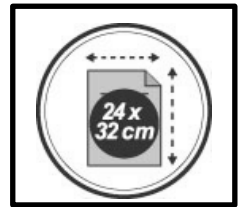

DD5GMW

Large mobile display, trendy and design

Elegant and practical FSC wood mobile display with 5 shelves

WOOD
FSC

Bi-material combination
for more style
(FSC wood & ABS)

5x3 : 15 compartments
(24 x 32 cm documents)

The DD5GMW display is the ideal accessory to display magazines or brochures in your lobby, break room or office. Practical, it will allow you to display your A4 documents in 5 compartments, with 3 documents per shelf. A total of 15 documents can be displayed

DD5GMW

Large mobile display, trendy and design

Elegant and practical FSC wood mobile display with 5 shelves

PRODUCT FEATURES	
Code	DD5GMW BC
EAN	3129710017836
Materials	Structure: Wood FSC
	Compartment: ABS
	Caster/ wheel : Polypropylene
Color	Wood - White
Product dimensions	H.163,3 x L.83 x D. 51,5 cm
	Weight : N/A kg
Number of compartment	5x3 (15 compartments) (Format 24x32 cm - Thickness 4 cm)
Mobility	4 wheels
Estimated assembly time	5 mins (screws included)
Environmental impact	100% recyclable
Origin	French design and development - Manufacturing in PRC
Warranty	2 years
Repairability index Spare part	10 ALBA guarantees to supply all spare parts for 5 years (See conditions with your reseller/distributor)

DIMENSIONS PACKAGING	
* Sales unit (xLUV) box	Dim. : L. 104 cm x l. 70,5 cm x H. 11 cm
	Weight : 13,19 kg
* Box master (xLUV)	Dim. : L. 104 cm x l. 70,5 cm x H. 11 cm
	Weight : 11,80 kg
Environmental impact	100% recyclable