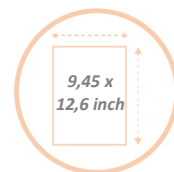

# DDEXPO6W

Displays with style

Highlight your reception areas with this Scandinavian-style display mixing colors and materials.

Mix of 2 materials combination  
for more style (Wood and ABS)

Large compartment for 6 documents  
(24 x 32 cm documents)  
(Thickness 4 cm)

# DDEXP06W

Displays with style

Highlight your reception areas with this Scandinavian-style display mixing colors and materials.

PRODUCT FEATURES	
Code	<b>DDEXP06W BC</b>
EAN	3129710016945
Materials	Frame : Wood - Steel
	Compartments : ABS
Color	White - Wood
Product dimensions	W 34 x D 50 x H 93 cm Compartments : W 24 x D 4 cm
	Weight : 5.20 kg
Number of compartment	6 (Format 24x32 cm - Thickness 4 cm)
Estimated assembly time	10 mins (Screws supplied )
Guarantee	2 years
Origin	French design Made in the PRC

DIMENSIONS PACKAGING	
* Sales unit (xLUV) box	Dim. : L.106 cm x W. 56,2 cm x H. 16,8 cm
	Weight : 7 kg
* Box master (xLUV)	Dim. : L.106 cm x W. 56,2 cm x H. 16,8 cm
	Weight : 7 kg