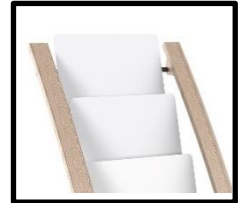

# DDEXPO6W

Displays with style

Highlight your reception areas with this Scandinavian-style display mixing colors and materials.

Mix of 2 materials combination  
for more style (Wood and ABS)

Large compartment for 6 documents  
(24 x 32 cm documents)  
(Thickness 4 cm)

Perfect stability thanks to its  
wide base and 4 anti-slip pads

Quick and easy assembly system  
(Fixing kit supplied)  
Small packaging improvement for  
less CO2 emissions

The DDEXPOW display is the ideal accessory for displaying magazines or brochures in your lobby. Practical, you will be able to display your A4 documents in 6 compartments.

# DDEXP06W

Displays with style

Highlight your reception areas with this Scandinavian-style display mixing colors and materials.

PRODUCT FEATURES	
Code	<b>DDEXP06W BC</b>
EAN	3129710016945
Materials	Frame : Wood - Steel
	Compartments : ABS
Color	White - Wood
Product dimensions	W 34 x D 50 x H 93 cm Compartments : W 24 x D 4 cm
	Weight : 5.20 kg
Number of compartment	6 (Format 24x32 cm - Thickness 4 cm)
Estimated assembly time	10 mins (Screws supplied )
Guarantee	2 years
Origin	French design Made in the PRC