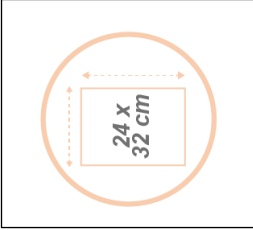

# MESHWALLIT N

A4 wall display - 5 compartments

Sort, organise and tidy up your workspace with the 5-compartment wall display.

Immediate identification of documents thanks to its wire structure

5 compartments - size 24 x 32 cm (Italian style)

# MESHWALLIT N

A4 wall display - 5 compartments

Sort, organise and tidy up your workspace with the 5-compartment wall display.

PRODUCT FEATURES	
Reference	<b>MESHWALLIT N</b>
EAN	3129710016969
Materials	Frame : Steel mesh
Color	Black
Product dimensions	Dim : L. 33,8 x H. 65,3 x P. 8 cm
	Useful depth 3.5cm
Number of compartment	5 (Format 32x24 cm)
Fixing system	Quick and easy assembly (5 mins) Screws and bolts included
Environmental impact	100% recyclable
Origin	French design and development - Manufacturing in PRC
Warranty	2 years
Repairability index	10
Spare part	ALBA guarantees to supply all spare parts for 5 years (See conditions with your reseller/distributor)
PACKAGING DIMENSIONS	
* Sales unit (1xUV) box	Dim. : L. 34,3 cm x l. 10,2 cm x H. 66,5 cm
	Weight : 2 Kg
* Box master (3xUV)	Dim. : L. 36,4 cm x l. 68,3 cm x H. 35,2 cm
	Weigh : 6 Kg
Environmental impact	100% recyclable