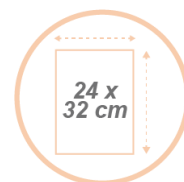

# MESHWALLIT N

A4 wall display - 5 compartments

Sort, organise and tidy up your workspace with the 5-compartment wall display.

Immediate identification of documents thanks to its wire structure

5 compartments - size 24 x 32 cm (Italian style)

# MESHWALLIT N

A4 wall display - 5 compartments

Sort, organise and tidy up your workspace with the 5-compartment wall display.

PRODUCT FEATURES	
Reference	<b>MESHWALLIT N</b>
EAN	3129710016969
Materials	Frame : Steel mesh
Color	Black
Product dimensions	Dim : L. 33,8 x H. 65,3 x P. 8 cm
	Useful depth 3.5cm
Number of compartment	5 (Format 32x24 cm)
Fixing system	Quick and easy assembly (5 mins) Screws and bolts included
Environmental impact	100% recyclable
Origin	French design and development - Manufacturing in PRC
Warranty	2 years
Repairability index	10
Spare part	ALBA guarantees to supply all spare parts for 5 years (See conditions with your reseller/distributor)
PACKAGING DIMENSIONS	
* Sales unit (1xUV) box	Dim. : L. 34,3 cm x l. 10,2 cm x H. 66,5 cm
	Weight : 2 Kg
* Box master (3xUV)	Dim. : L. 36,4 cm x l. 68,3 cm x H. 35,2 cm
	Weigh : 6 Kg
Environmental impact	100% recyclable