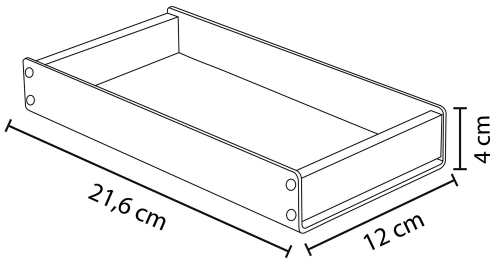

TECHNICAL FEATURES	
Reference	ODTRAY W
EAN	3129710018215
Materials	Aluminium and solid wood
Colour	Black and wood
Product Dimensions	Dim. : 12 x 21,6 x 4 cm
	Weight : 0,31 kg
Environmental impact	100% recyclable
Origin	Design and development France Manufacturing PRC
Warranty	5 years

DIMENSIONS PACKAGING	
* Sales unit (x1 SU) Box	Dim : L. 25x l.13,5 x H. 4,5 cm
	Weight : 0,37 kg
* Box master (x8 SU)	Dim : L. 57,5 x l. 51,5 x H. 25,3 cm
	Weight : 15,60 kg
Environmental impact	100% recyclable