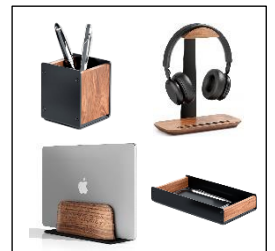

ODTRAY W

Wood and black aluminium desk tray

Make the most of your office space with this elegant wooden tray

Elegant desk accessory for an attractive workspace

Storage tray for pens, keys, watch, phone...

Part of a complete range of wooden desk accessories

This product is environmentally friendly and 100% recyclable

1 compact package for a reduced CO2 impact and 100% recyclable

Make the most of your office space with this elegant desk tray.

An ideal product for organising your desk, practical and modern. Also, you can choose from a complete range of desk accessories to match your workstation.

ODTRAY W

Wood and black aluminium desk tray

Make the most of your office space with this elegant wooden tray