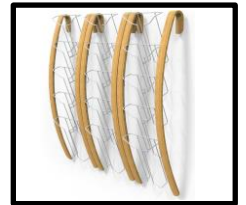

# DDEXPOWALL BC

Wall display, trendy and design

Design wooden wall display unit with 5 compartments

Bi-material combination for more style  
**(Wood & white steel)**

5 compartments (portrait)  
**A4** format (21 x 29.7 cm)  
and **A4+** (24 x 32 cm)  
Depth: 5 cm

Display units can be placed side by side  
to form a complete set

**Wall fixings**  
(Fixing kit supplied)

This **product** is environmentally friendly  
and **100% recyclable**

1 compact **package** for a reduced CO2 impact  
and **100% recyclable**

The DDEXPOWALL BC wall-mounted display unit is the ideal accessory for displaying magazines or brochures in your reception areas, waiting rooms, conferences, trade fairs, etc. It's practical, allowing you to display your A4 documents in 5 different compartments, easily identifiable thanks to its stepped design.