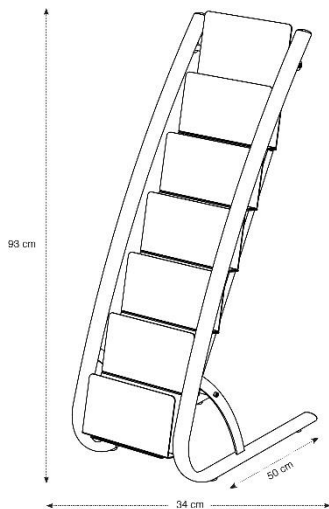

DDEXPO6W

Displays with style

Highlight your reception areas with this Scandinavian-style display mixing colors and materials.

Mix of 2 materials combination
for more style (Wood and ABS)

Large compartment for 6 documents
(24 x 32 cm documents)
(Thickness 4 cm)

1 compact package for a reduced CO2 impact
and 100% recyclable

The DDEXPOW display is the ideal accessory for displaying magazines or brochures in your lobby. Practical, you will be able to display your A4 documents in 6 compartments.

PRODUCT FEATURES	
Code	DDEXPO6W BC
EAN	3129710016945
Materials	Frame : Wood - Steel
	Compartments : ABS
Color	White - Wood
Product dimensions	W 34 x D 50 x H 93 cm Compartments : W 24 x D 4 cm
	Weight : 5,30 kg
Number of compartment	6 (Format 24x32 cm - Thickness 4 cm)
Estimated assembly time	10 mins (Screws supplied)
Guarantee	2 years
Origin	French design and development - Manufacturing in PRC
Repairability index Spare part	10 ALBA guarantees to supply all spare parts for 5 years (See conditions with your reseller/distributor)
DIMENSIONS PACKAGING	
* Sales unit (x1UV) box	Dim. : L.102 cm x W. 60 cm x H. 16 cm
	Weight : 7,9 kg
* Box master (x1UV)	Dim. : L.102 cm x W. 60 cm x H. 16 cm
	Weight : 7,9 kg
Environmental impact	100% Recyclable