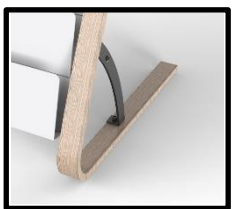

Perfect stability thanks to its wide base and 4 anti-slip pads