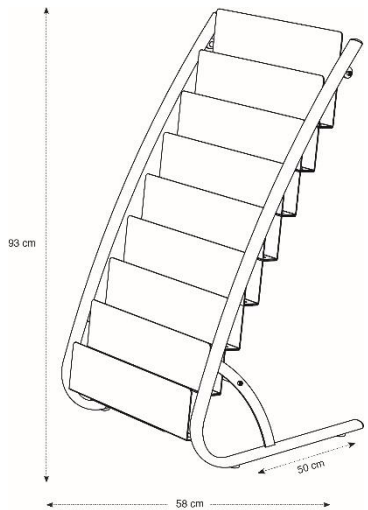

DDEXP08W

Displays with style

Highlight your reception areas with this Scandinavian-style display mixing colors and materials.

Mix of 2 materials combination for more style (Wood and ABS)

8 Large compartment for documents (24 x 32 cm documents) (Thickness 4 cm)

Quand le beau rejoint l'utile

DDEXPO8W

Displays with style

Highlight your reception areas with this Scandinavian-style display mixing colors and materials.

PRODUCT FEATURES	
Code	DDEXPO8W BC
EAN	3129710016952
Materials	Frame : Wood - Steel
	Compartment : ABS
Color	White - Wood
Product dimensions	W 58 x D 50 x H 93 cm Compartments : W 48 x D 4 cm
	Weight : 7 kg
Number of compartment	16 : 8x2 (Format 24x32 cm - Thickness 4 cm)
Estimated assembly time	10 mins (Screws supplied)
Environmental impact	100% recyclable
Origin	French design and development - Manufacturing in PRC
Warranty	2 years
Repairability index Spare part	10 ALBA guarantees to supply all spare parts for 5 years (See conditions with your reseller/distributor)
DIMENSIONS PACKAGING	
* Sales unit (x1UV) box	Dim. : L.102 cm x W. 60 cm x H. 16 cm
	Weight : 8,970 kg
* Box master (x1UV)	Dim. : L.102 cm x W. 60 cm x H. 16 cm
	Weight : 8,970 kg