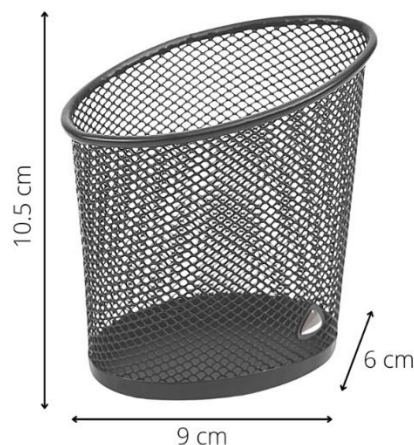

# MESH CUP N

Mesh metal penholder

The simple and elegant penholder to design your workspace

Easy to identify items thanks to its Mesh metal structure

Large capacity container (40 pens)

Easy to clean thanks to its wired structure

# MESH CUP N

Mesh metal penholder

The simple and elegant penholder to design your workspace

## TECHNICAL FEATURES

Reference	<b>MESH CUP N</b>
EAN	3129710008902
Materials	Metal mesh wire
Colour	Black
Product Dimensions	Dim. : 10.5 x 6 x 10.5 cm
	Weight : 0.070 kg
Environmental impact	100% recyclable
Origin	Design and development France Manufacturing PRC
Guarantee	2 years
Repairability index Spare part	10 ALBA guarantees to supply all spare parts for 5 years (See conditions with your reseller/distributor)

## DIMENSIONS PACKAGING

* Sales unit (x1SU) Box	Dim : L.11 x W. 7.2 x H. 10.5 cm
	Weight : 0.08 kg
* ICA (x24SU)	Dim : L.23 x W. 16.5 x H. 12.5 cm
	Weight : 1.67 kg
* Master carton (x48SU)	Dim : L.33.5 x W. 31 x H. 23.5 cm
	Weight : 3.77 kg
Environmental impact	100% recyclable