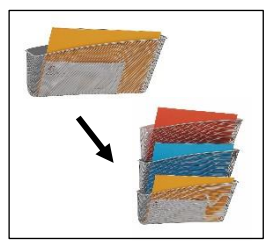

# MESHFILE M

Set of 3 grey metallic wall baskets - A4

Made of metal mesh, the wall-mounted baskets are ultra-resistant and will hold A4 size documents.

Immediate document identification thanks to its metal mesh structure.

For A4 documents (24 x 32 cm) in landscape orientation.

Can be stacked as a unit.

Easy to maintain thanks to its wired structure.

Part of a complete range of mesh desk accessories.

The set of 3 Meshfile wall baskets is elegant, solid and functional. Made of Mesh metal, the wall-mounted baskets are ultra-resistant and will hold A4 size documents. They can be fixed to the wall and are stackable.

# MESHFILE M

Set of 3 grey metallic wall baskets - A4

Made of metal mesh, the wall-mounted baskets are ultra-resistant and will hold A4 size documents.

TECHNICAL FEATURES	
Reference	<b>MESHFILE M</b>
EAN	3129710013593
Materials	Metal mesh wire
Colour	Grey metallic
Product Dimensions	Dim. : 40.5 x 35 x 12 cm
	Weight : 1,119 kg
Fixations	Wall mounting with 2 screws (supplied)
Environmental impact	100% recyclable
Origin	Design and development France Manufacturing PRC
Guarantee	2 years
Repairability index	10
Spare part	ALBA guarantees to supply all spare parts for 5 years (See conditions with your reseller/distributor)