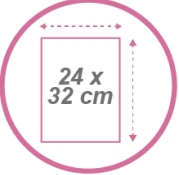

For A4 documents (24 x 32 cm) in landscape orientation.

Can be stacked as a unit.

Easy to maintain thanks to its wired structure.

Part of a complete range of mesh desk accessories.

The set of 3 Meshfile wall baskets is elegant, solid and functional. Made of Mesh metal, the wall-mounted baskets are ultra-resistant and will hold A4 size documents. They can be fixed to the wall and are stackable.

# MESHFILE M

Set of 3 grey metallic wall baskets - A4

Made of metal mesh, the wall-mounted baskets are ultra-resistant and will hold A4 size documents.

TECHNICAL FEATURES	
Reference	<b>MESHFILE M</b>
EAN	3129710013593
Materials	Metal mesh wire
Colour	Grey metallic
Product Dimensions	Dim. : 40.5 x 35 x 12 cm
	Weight : 1,119 kg
Fixations	Wall mounting with 2 screws (supplied)
Environmental impact	100% recyclable
Origin	Design and development France Manufacturing PRC
Guarantee	2 years
Repairability index	10
Spare part	ALBA guarantees to supply all spare parts for 5 years (See conditions with your reseller/distributor)

DIMENSIONS PACKAGING	
* Sales unit (x1 SU) Box	Dim : L. 37,5 x W. 12,5 x H. 23 cm
	Weight : 1,27 kg
* Box master (x8 SU)	Dim : L. 52,5 x W. 39,5 x H. 48,5 cm
	Weight : 11,20 kg
Environmental impact	100% recyclable