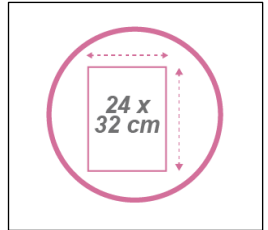

# MESHFILE M

Set of 3 grey metallic wall baskets - A4

Made of metal mesh, the wall-mounted baskets are ultra-resistant and will hold A4 size documents.

Immediate document identification thanks to its metal mesh structure.

For A4 documents (24 x 32 cm) in landscape orientation.

Can be stacked as a unit.

Easy to maintain thanks to its wired structure.

Part of a complete range of mesh desk accessories.

The set of 3 Meshfile wall baskets is elegant, solid and functional. Made of Mesh metal, the wall-mounted baskets are ultra-resistant and will hold A4 size documents. They can be fixed to the wall and are stackable.

# MESHFILE M

Set of 3 grey metallic wall baskets - A4

Made of metal mesh, the wall-mounted baskets are ultra-resistant and will hold A4 size documents.

TECHNICAL FEATURES	
Reference	<b>MESHFILE M</b>
EAN	3129710013593
Materials	Metal mesh wire
Colour	Grey metallic
Product Dimensions	Dim. : 40.5 x 35 x 12 cm
	Weight : 1,119 kg
Fixations	Wall mounting with 2 screws (supplied)
Environmental impact	100% recyclable
Origin	Design and development France Manufacturing PRC
Guarantee	2 years
Repairability index	10
Spare part	ALBA guarantees to supply all spare parts for 5 years (See conditions with your reseller/distributor)

DIMENSIONS PACKAGING	
* Sales unit (x1 SU) Box	Dim : L. 37,5 x W. 12,5 x H. 23 cm
	Weight : 1,27 kg
* Box master (x8 SU)	Dim : L. 52,5 x W. 39,5 x H. 48,5 cm
	Weight : 11,20 kg
Environmental impact	100% recyclable