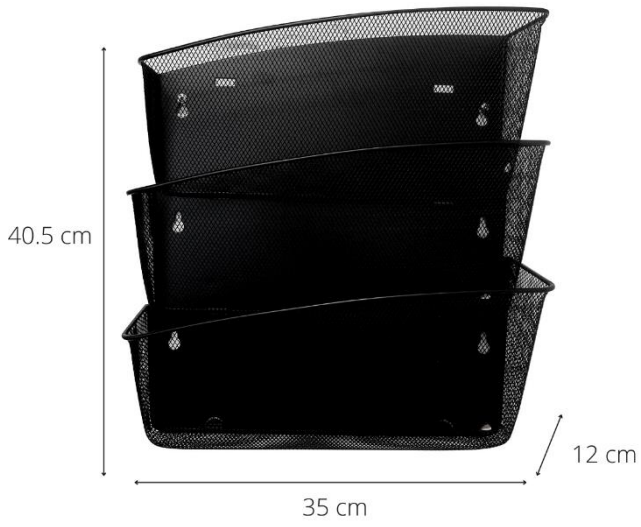

# MESHFILE M

Set of 3 grey metallic wall baskets - A4

Made of metal mesh, the wall-mounted baskets are ultra-resistant and will hold A4 size documents.

Immediate document identification thanks to its metal mesh structure.

For A4 documents (24 x 32 cm) in landscape orientation.

Can be stacked as a unit.

Easy to maintain thanks to its wired structure.

Part of a complete range of mesh desk accessories.

The set of 3 Meshfile wall baskets is elegant, solid and functional. Made of Mesh metal, the wall-mounted baskets are ultra-resistant and will hold A4 size documents. They can be fixed to the wall and are stackable.

# MESHFILE M

Set of 3 grey metallic wall baskets - A4

Made of metal mesh, the wall-mounted baskets are ultra-resistant and will hold A4 size documents.

TECHNICAL FEATURES	
Reference	<b>MESHFILE M</b>
EAN	3129710013593
Materials	Metal mesh wire
Colour	Grey metallic
Product Dimensions	Dim. : 40.5 x 35 x 12 cm
	Weight : 1,119 kg
Fixations	Wall mounting with 2 screws (supplied)
Environmental impact	100% recyclable
Origin	Design and development France Manufacturing PRC
Guarantee	2 years
Repairability index	10
Spare part	ALBA guarantees to supply all spare parts for 5 years (See conditions with your reseller/distributor)

DIMENSIONS PACKAGING	
* Sales unit (x1 SU) Box	Dim : L. 37,5 x W. 12,5 x H. 23 cm
	Weight : 1,27 kg
* Box master (x8 SU)	Dim : L. 52,5 x W. 39,5 x H. 48,5 cm
	Weight : 11,20 kg
Environmental impact	100% recyclable