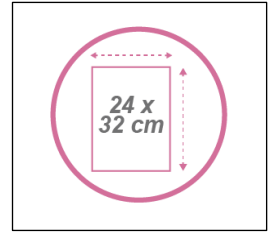

# MESHFILE N

Set of 3 black wall baskets - A4

Made of metal mesh, the wall-mounted baskets are ultra-resistant and will hold A4 size documents.

Immediate document identification thanks to its metal mesh structure.

For A4 documents (24 x 32 cm) in landscape orientation.

Can be stacked as a unit.

Easy to maintain thanks to its wired structure.

Part of a complete range of mesh desk accessories.

The set of 3 Meshfile wall baskets is elegant, solid and functional. Made of Mesh metal, the wall-mounted baskets are ultra-resistant and will hold A4 size documents. They can be fixed to the wall and are stackable.

# MESHFILE N

Set of 3 black wall baskets - A4

Made of metal mesh, the wall-mounted baskets are ultra-resistant and will hold A4 size documents.

TECHNICAL FEATURES	
Reference	<b>MESHFILE N</b>
EAN	3129710010325
Materials	Metal mesh wire
Colour	Black
Product Dimensions	Dim. : 40.5 x 35 x 12 cm
	Weight : 1,119 kg
Fixations	Wall mounting with 2 screws (supplied)
Environmental impact	100% recyclable
Origin	Design and development France Manufacturing PRC
Guarantee	2 years
Repairability index	10
Spare part	ALBA guarantees to supply all spare parts for 5 years (See conditions with your reseller/distributor)

DIMENSIONS PACKAGING	
* Sales unit (x1 SU) Box	Dim : L. 37,5 x W. 12,5 x H. 23 cm
	Weight : 1,27 kg
* Box master (x8 SU)	Dim : L. 52,5 x W. 39,5 x H. 48,5 cm
	Weight : 11,20 kg
Environmental impact	100% recyclable