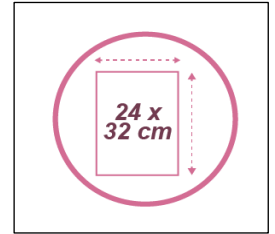

MESHFRA M Letter tray - A4

Energise and organise your office with this metal Mesh letter tray.

For A4 documents (24 x 32 cm) in portrait orientation.

Practical, possibility of stacking the baskets

Easy to clean thanks to its wired structure

Belongs to a complete range of 20 Mesh metal accessories

The French-style letter tray is elegant, solid and functional. Made of metal Mesh, the basket is ultra resistant and will hold A4 size documents (24 x 32 cm).

TECHNICAL FEATURES	
Reference	MESHFRA M
EAN	3129710008957
Materials	Metal mesh wire
Colour	Grey metallic
Product Dimensions	Dim. : L. 27 x W. 34 x H. 6,5 cm
	Poids : 0.330 kg
Capacity	A4 format (24x32 cm)
Environmental impact	100% recyclable
Origin	Design and development France Manufacturing PRC
Guarantee	2 years
Repairability index Spare part	10 ALBA guarantees to supply all spare parts for 5 years (See conditions with your reseller/distributor)

PACKAGING DIMENSIONS	
* Sales unit (x1 SU) Box	Dim : L.33 x W. 28,5 x H. 7,5 cm
	Poids : 0,340 kg
* Box master (x12 SU)	Dim : L.36,5 x W. 30 x H. 62,5 cm
	Poids : 4,76 kg
Environmental impact	100% recyclable