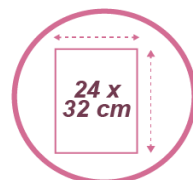

MESHFRA M Letter tray - A4

Energise and organise your office with this metal Mesh letter tray.

For A4 documents (24 x 32 cm) in portrait orientation.

Practical, possibility of stacking the baskets

Easy to clean thanks to its wired structure

Belongs to a complete range of 20 Mesh metal accessories

The French-style letter tray is elegant, solid and functional. Made of metal Mesh, the basket is ultra resistant and will hold A4 size documents (24 x 32 cm).

TECHNICAL FEATURES	
Reference	MESHFRA M
EAN	3129710008957
Materials	Metal mesh wire
Colour	Grey metallic
Product Dimensions	Dim. : L. 27 x W. 34 x H. 6,5 cm
	Poids : 0.330 kg
Capacity	A4 format (24x32 cm)
Environmental impact	100% recyclable
Origin	Design and development France Manufacturing PRC
Guarantee	2 years
Repairability index Spare part	10 ALBA guarantees to supply all spare parts for 5 years (See conditions with your reseller/distributor)

PACKAGING DIMENSIONS	
* Sales unit (x1 SU) Box	Dim : L.33 x W. 28,5 x H. 7,5 cm
	Poids : 0,340 kg
* Box master (x12 SU)	Dim : L.36,5 x W. 30 x H. 62,5 cm
	Poids : 4,76 kg
Environmental impact	100% recyclable