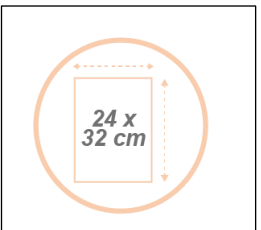

MESHPREZ A4 Table display - A4 size

Sort, store and present, make available communication elements in your workspaces

Immediate identification of documents thanks to its wire structure

3 compartments for A4 documents
Format 9.9 x 21 cm

Combining style and simplicity, this table display with 3 compartments will fit perfectly in your reception, break and work areas.

Quand le beau rejoint l'utile

MESHPREZ A4 Table display - A4 size

Sort, store and present, make available communication elements in your workspaces

PRODUCT FEATURES	
Reference	MESHPREZA4
EAN	3129710016556
Materials	Frame: Steel mesh
Color	Black
Product dimensions	L 24 x H 19,2 x P 49 cm
	Weight : 1,050 Kg
Number of compartment	3 (Format 24x32 cm)
Environmental impact	100% recyclable
Origin	Design and development France Manufacturing RPC
Guarantee	2 years

PACKAGING DIMENSIONS	
* Sales unit (1xUV) box	Dim. : L. 49,3 cm x l. 24,8 cm x H. 19,7 cm
	Poids : 1,2 Kg
* Box master (2xUV)	Dim. : L. 41,8 cm x l. 26,5 cm x H. 52,7 cm
	Poids : 3,1 Kg
Environmental impact	100% recyclable