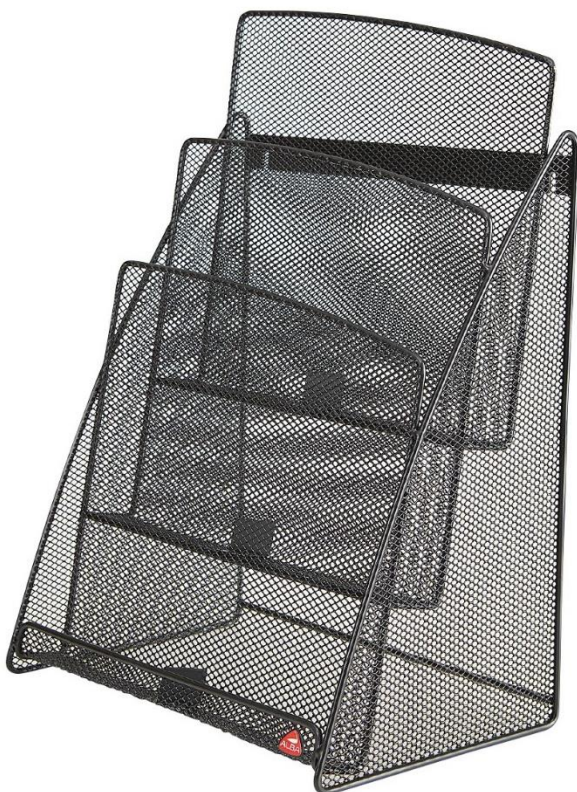

MESHPREZ A4 Table display - A4 size

Sort, store and present, make available communication elements in your workspaces

Immediate identification of documents thanks to its wire structure

3 compartments for A4 documents
Format 9.9 x 21 cm

Mesh structure (perforated steel)
ultra-resistant
Easy to clean

Part of a complete range of mesh desk accessories (x20)

PREZ, a table display available in several formats. Its minimalist and timeless design will allow you to display your catalogues, flyers and other documentation on your desks or in reception areas. Made of perforated steel, the Mesh structure makes this display stand very resistant and easy to clean.

Combining style and simplicity, this table display with 3 compartments will fit perfectly in your reception, break and work areas.

Quand le beau rejoint l'utile

MESHPREZ A4 Table display - A4 size

Sort, store and present, make available communication elements in your workspaces

PRODUCT FEATURES	
Reference	MESHPREZA4
EAN	3129710016556
Materials	Frame: Steel mesh
Color	Black
Product dimensions	L 24 x H 19,2 x P 49 cm
	Weight : 1,050 Kg
Number of compartment	3 (Format 24x32 cm)
Environmental impact	100% recyclable
Origin	Design and development France Manufacturing RPC
Guarantee	2 years