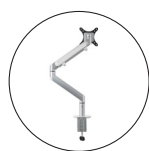

JAMY

SINGLE MONITOR ARM

move **HOP**

Optimize your visual comfort while reducing eye fatigue, back and neck pain

Multidirectional monitor arm with effortless height adjustment by gas pressure

Maximum arm reach of 56 cm, tiltable up to 165° and rotating at 365°

Quick and easy screen mounting thanks to its detachable VESA plate (max weight supported 9 kg)

Practical mounting on a table, thanks to its clamp (max 6,5cm)

Integrated cable management system for a clean and organized desk

MHARM N

MHARM M

MHARMD N

Ergonomic, JAMY articulated arm offers visual comfort for better posture at the workstation, reducing eye fatigue, back and neck pain.

In addition to its pure design, JAMY ergonomic arm will allow you to optimize your work space with a clear and spacious desk.

Optimize your visual comfort while reducing eye fatigue, back and neck pain

PRODUCT FEATURES

Reference	MHARM N
EAN	3129710016372
Materials	Aluminium - ABS
Colors	Black - Anthracite grey
Product dimensions	Height : from 37 to 50 cm
	Depth : 35 cm
	Extension : 56 cm
	Inclination : 165°
Weight : 3.64 kg	
Maximum load	9 kg
Fixing system	Standard VESA plate (supplied)
	Table mounting via table clamp
Estimated assembly time	5 minutes
Guarantee	5 years