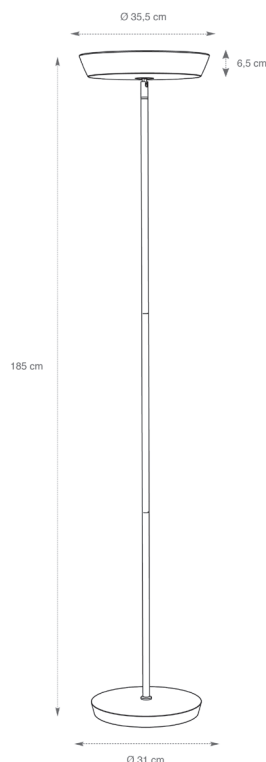

FLUO FLOOR LAMP

RING, the trendy fluorescent floor lamp with high lighting power to modernize all your workspaces.

PRODUCT FEATURES

Reference	FLUORING BC
EAN	3129710015597
Materials	Metal
Colors	Chrome - White
Light source	FLUO
Product dimensions	Head : Ø 35 cm - Height : 6,5 cm
	Arm height : 173 cm - Total height 185 cm
	Base Ø 31 cm - Height : 4 cm
	Cable length : 180 cm
	Weight : 8,5 Kg
Bulb type	3 FLUO E27 bulbs
Energy class	B
Bulb's lifetime	8000 hours
Electric power/watts	24 W x 3
Light power	4200 Lumens (lm) / 3200 Kelvin (K)
Standard	EC
Guarantee	3 years
Origin	French design and development - Manufacturing in PRC

PACKAGING DIMENSIONS

* sales unit [x1SU] carton	Dim. : L.77,5 cm x L.40 cm x H.13 cm
	Weight : 9,3 Kg

Quand le beau rejoint l'utile