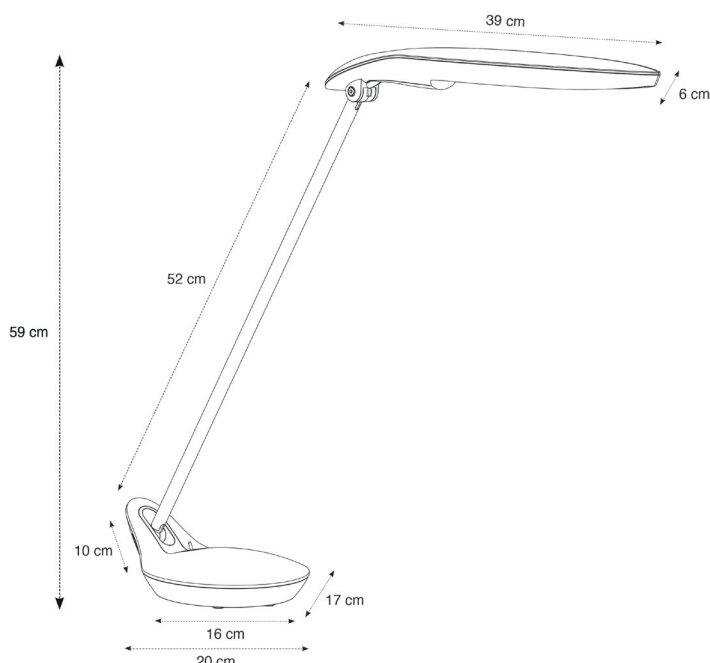

POPPINS LED DESK LAMP

The best-seller made in Alba with LED technology

Long shape head for a maximum brightness

Double-articulated arm for easy adjustment

3kg weighted base for perfect stability

Switch on the base

LEDPOP M

LEDPOP N

LEDPOP BC

Excellent light distribution thanks to the long-lasting 5W LED panel (25000h) which provides quality lighting and low energy consumption.

Efficient and ergonomic, its double-articulated swivel arm and articulated head allows optimal lighting.

Elegant lamp with a valuable finish and quality materials to give style to your desks.

POPPINS

LED DESK LAMP

We light

The best-seller made in Alba with LED technology

PRODUCT FEATURES	
Reference	LEDPOP M
EAN	3129710016129
Materials	Metal / ABS mat
Colors	Metallic grey / grey
Light source	LED
Product dimensions	Head : length 39 cm x Width 6 cm
	Arm length : 52 cm
	Base : 3 Kg - 23 x 17 cm
	Cable length : 180 cm
	Weight : 3 Kg
Bulb type	Integrated LED panel
Energy class	A
Bulb's lifetime	25000 hours / 30 years
Electric power/watts	5W
Light power	370 Lumens (lm) / 3000 Kelvin (K)
Color rendering index (CRI)	> 81 Ra
Standard	EC
Guarantee	3 years
Origin	French design and development - Manufacturing in PRC

PACKAGING DIMENSIONS	
* sales unit (x1SU) carton	Dim. : 1.68 cm x L.12,5 cm x H.19,5 cm
	Weight : 3,3 Kg
* box master (x3SU)	Dim. : 1.69,5 cm x L.39 cm x H.21 cm
	Weight : 10 Kg

Quand le beau rejoint l'utile