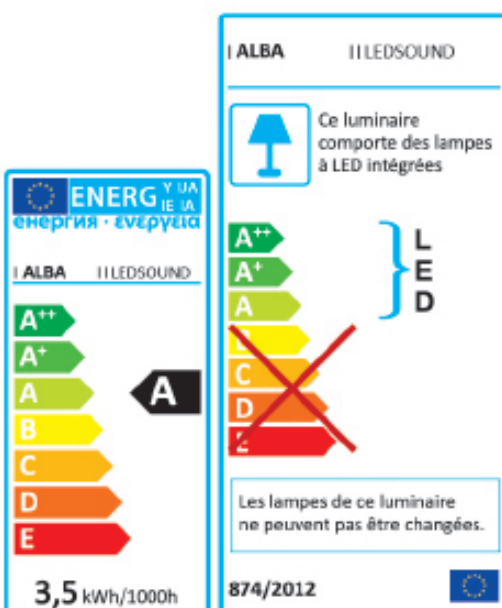

SOUND

LED DESK LAMP

The LED lamp with integrated Bluetooth speaker to set the pace for your day

PRODUCT FEATURES	
Reference	LEDSOUND BC
EAN	3129710015948
Materials	ABS mat SoftTouch
Colors	White
Light source	LED
Product dimensions	Head : length 23 cm x Width 4,5 cm
	Arm length : 30 cm - Total height : 43 cm
	Base Ø 11 cm
	Weight : 0,9 Kg
Bulb type	Included LED
Energy class	A
Bulb's lifetime	25000 hours / 30 years
Electric power/watts	3,5 W - Speaker 2,5 W
Light power	220 Lumens (lm) / 2700 - 6500 Kelvin (K)
Color rendering index (CRI)	90 Ra
Standard	EC
Guarantee	3 years
Origin	French design and development - Manufacturing in PRC

PACKAGING DIMENSIONS	
* sales unit (x1SU) carton	Dim. : 1.11 cm x L.11 cm x H.37 cm
	Weight : 1 Kg
* box master (x12SU)	Dim. : 1.46 cm x L.36 cm x H.39,5 cm
	Weight : 12 Kg

Quand le beau rejoint l'utile