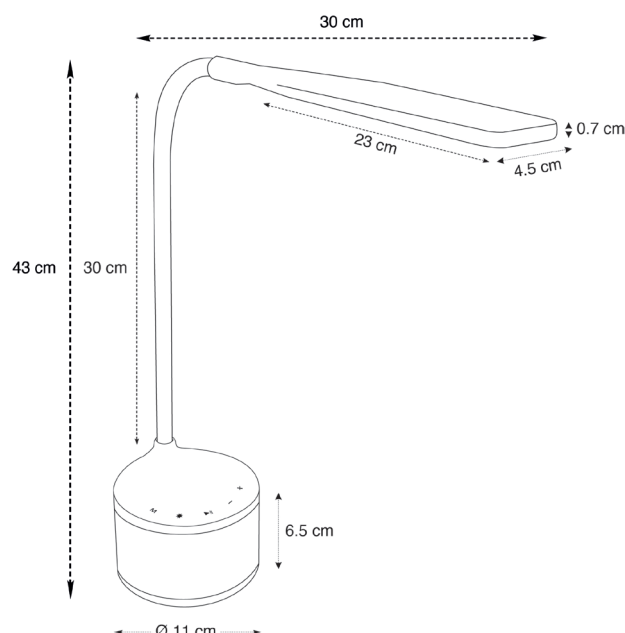

LED DESK LAMP

The LED lamp with integrated Bluetooth speaker to set the pace for your day

PRODUCT FEATURES	
Reference	LEDSOUND BC
EAN	3129710015948
Materials	ABS mat SoftTouch
Colors	White
Light source	LED
Product dimensions	Head : length 23 cm x Width 4,5 cm
	Arm length : 30 cm - Total height : 43 cm
	Base Ø 11 cm
	Weight : 0,9 Kg
Bulb type	Included LED
Energy class	A
Bulb's lifetime	25000 hours / 30 years
Electric power/watts	3,5 W - Speaker 2,5 W
Light power	220 Lumens (lm) / 2700 - 6500 Kelvin (K)
Color rendering index (CRI)	90 Ra
Standard	EC
Guarantee	3 years
Origin	French design and development - Manufacturing in PRC

PACKAGING DIMENSIONS	
* sales unit (x1SU) carton	Dim. : 1.11 cm x L.11 cm x H.37 cm
	Weight : 1 Kg
* box master (x12SU)	Dim. : 1.46 cm x L.36 cm x H.39,5 cm
	Weight : 12 Kg

Quand le beau rejoint l'utile