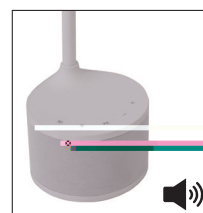

SOUND

LED DESK LAMP

The LED lamp with integrated Bluetooth speaker to set the pace for your day

Flexible head to direct the light

3 color temperature levels (white, yellow and natural)

Integrated Bluetooth 2.5 W speaker system

TouchControl buttons to adjust the intensity of lighting and sound

LEDSOUND BC

High-performance lighting thanks to the integrated 3.5 W long-lasting (25000h) LED panel, that provides quality lighting and low energy consumption.

SOUND has a «TouchControl» dimmer, 3 color temperature settings, to create different bright and comfortable environments.

Equipped with an integrated 2.5W «SoundSystem» speaker and a headphone jack.

SOUND

LED DESK LAMP

The LED lamp with integrated Bluetooth speaker to set the pace for your day

PRODUCT FEATURES	
Reference	LEDSOUND BC
EAN	3129710015948
Materials	ABS mat SoftTouch
Colors	White
Light source	LED
Product dimensions	Head : length 23 cm x Width 4,5 cm
	Arm length : 30 cm - Total height : 43 cm
	Base Ø 11 cm
	Weight : 0,9 Kg
Bulb type	Included LED
Energy class	A
Bulb's lifetime	25000 hours / 30 years
Electric power/watts	3,5 W - Speaker 2,5 W
Light power	220 Lumens (lm) / 2700 - 6500 Kelvin (K)
Color rendering index (CRI)	90 Ra
Standard	EC
Guarantee	3 years
Origin	French design and development - Manufacturing in PRC