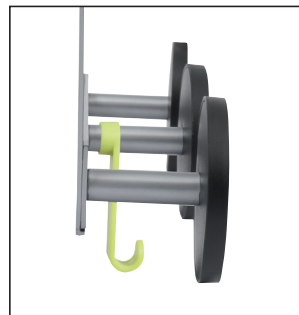

PMS3P

MODERN DOOR PEG

Modern and resistant, the PMS3P door peg is the accessory to have in your workspaces

3 rounded pegs for a perfect respect of the clothes + 1 hook for umbrellas and accessories.

The PMS3P door peg with its modern and contemporary design is the accessory to have in its work environment / collective space. It consists of a steel structure, three screwed ABS pegs, a hook and fixing fasteners.

Robust structure and strong pegs
(Can support up to 5 kg per peg)

Fixing system on door or separation panel (max. 40mm)

The PMS3P door peg, easy to install without any drilling operation, will fit into all your collective, work and reception areas.

PMS3P

MODERN DOOR PEG

CLOSE ²
CLOTHES

Modern and resistant, the PMS3P door peg is the accessory to have in your workspaces

PRODUCT FEATURES

Reference	PMS3P
EAN	3129710011902
Materials	Structure : Epoxy painted steel
	Pegs : Wood
Color	Silver grey - Wood
Product dimensions	L. 43.5 cm x W. 24 x D.11.5 cm
	Weight : 0.80 kg
Number of pegs	3 Pegs + 1 hook
Maximum load	5 kg /peg
Fixing system	on door or desk panel (max.40 mm)
Origin	French design and development - Manufacturing in PRC
Guarantee	2 years