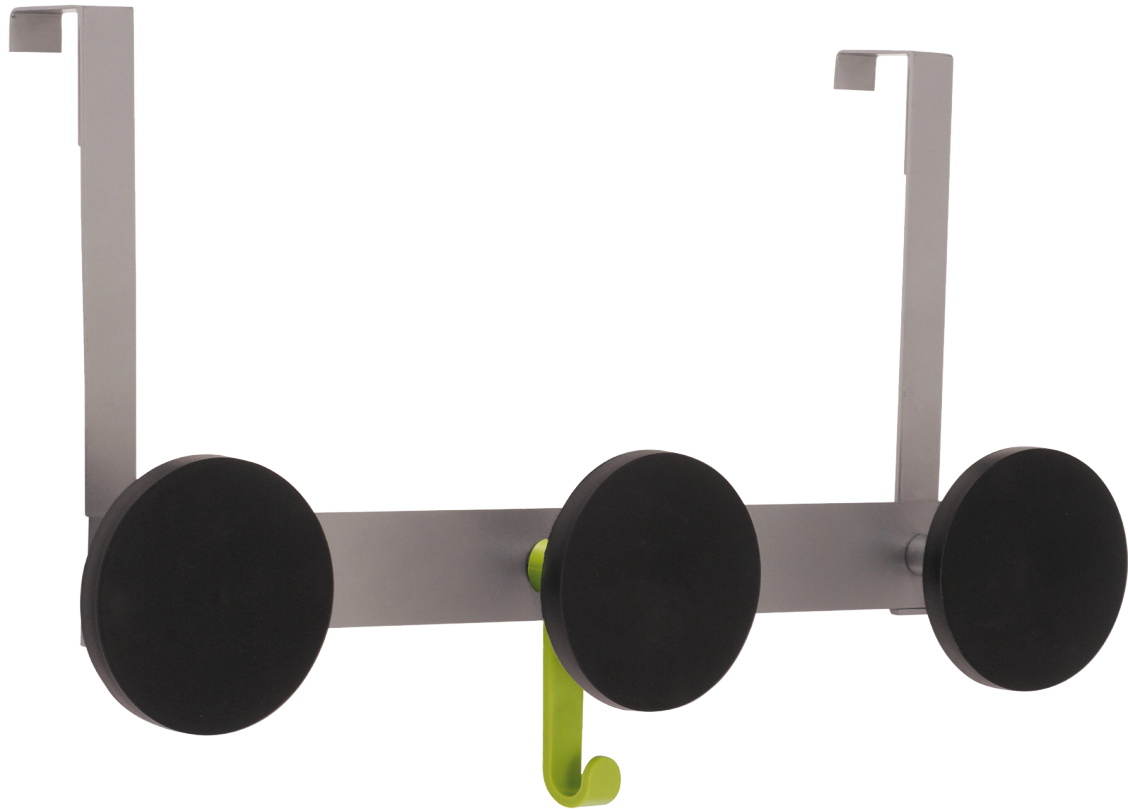

PMS3P

MODERN DOOR PEG

Modern and resistant, the PMS3P door peg is the accessory to have in your workspaces

3 rounded pegs for a perfect respect of the clothes + 1 hook for umbrellas and accessories.

The PMS3P door peg with its modern and contemporary design is the accessory to have in its work environment / collective space. It consists of a steel structure, three screwed ABS pegs, a hook and fixing fasteners.

Robust structure and strong pegs
(Can support up to 5 kg per peg)

Fixing system on door or separation panel (max. 40mm)

The PMS3P door peg, easy to install without any drilling operation, will fit into all your collective, work and reception areas.

PMS3P

MODERN DOOR PEG

CLOSE ²
CLOTHES

Modern and resistant, the PMS3P door peg is the accessory to have in your workspaces

PRODUCT FEATURES

Reference	PMS3P
EAN	3129710011902
Materials	Structure : Epoxy painted steel
	Pegs : Wood
Color	Silver grey - Wood
Product dimensions	L. 43.5 cm x W. 24 x D.11.5 cm
	Weight : 0.80 kg
Number of pegs	3 Pegs + 1 hook
Maximum load	5 kg /peg
Fixing system	on door or desk panel (max.40 mm)
Origin	French design and development - Manufacturing in PRC
Guarantee	2 years

PACKAGING DIMENSIONS

* Sales unit (x1UV) box	Dim. : L. 37 cm x W. 10.5 cm x H. 4.7 cm
	Weight : 0.86 kg
* Box master (x12UV)	Dim. : L. 38 cm x W. 30 cm x H. 23 cm
	10.5 kg

Quand le beau rejoint l'utile