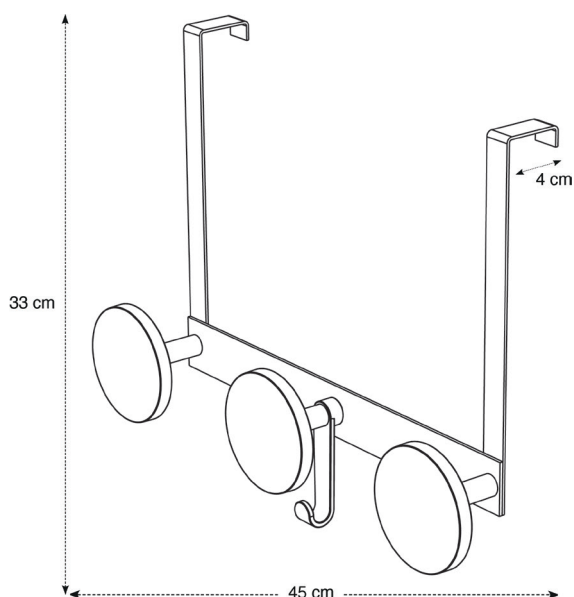

Robust structure and strong pegs
(Can support up to 5 kg per peg)

Fixing system on door or separation panel (max. 40mm)

The PMS3P door peg, easy to install without any drilling operation, will fit into all your collective, work and reception areas.

PMS3P

MODERN DOOR PEG

CLOSE ²
CLOTHES

Modern and resistant, the PMS3P door peg is the accessory to have in your workspaces

PRODUCT FEATURES

Reference	PMS3P
EAN	3129710011902
Materials	Structure : Epoxy painted steel
	Pegs : Wood
Color	Silver grey - Wood
Product dimensions	L. 43.5 cm x W. 24 x D.11.5 cm
	Weight : 0.80 kg
Number of pegs	3 Pegs + 1 hook
Maximum load	5 kg /peg
Fixing system	on door or desk panel (max.40 mm)
Origin	French design and development - Manufacturing in PRC
Guarantee	2 years

PACKAGING DIMENSIONS

* Sales unit (x1UV) box	Dim. : L. 37 cm x W. 10.5 cm x H. 4.7 cm
	Weight : 0.86 kg
* Box master (x12UV)	Dim. : L. 38 cm x W. 30 cm x H. 23 cm
	10.5 kg

Quand le beau rejoint l'utile