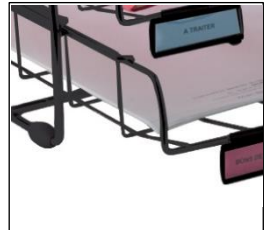

COR4I N Letter tray set with 4 sliding drawers (Italian-style)

Sort, organize and store all your documents with this set of 4 black matte metal wire sliding baskets

Sliding drawers for every kind of document up to 24 x 32 cm (landscape orientation)

Stable thanks to the 2 sets of antislip pads

Easy to clean thanks to its wired structure

Removable label holders in black plastic to file your documents

To improve your organisation, here is the 4 drawer pull-out letter tray. With its modern design in black matte metal wire, this wastebasket will fit perfectly in your working environment. It consists of 4 sliding drawers, 4 removable label holders and 2 sets of anti-slip pads. Front loading up to 24 x 32 cm (landscape orientation)

Un produit idéal pour organiser votre bureau, pratique et facile d'entretien. Garantie à vie, vous ne vous en séparerez jamais.

Quand le beau rejoint l'utile

COR4I N Letter tray set with 4 sliding drawers (Italian-style)

Sort, organize and store all your documents with this set of 4 black matte metal wire sliding baskets

TECHNICAL FEATURES

Reference	COR4I N
EAN	N/A
Matériaux	Matt black metal wire Black plastic label holder Elastomer glides
Colour	Black metal
Product dimensions	Dim. : 39 x 31 x 31.5 cm Drawer height: 6.5 cm
	Weight : 2.7 kg
Accessoires & consommables	4 label holders 4 black anti-slip pads
Origine pays	Design and development France Manufacturing PRC