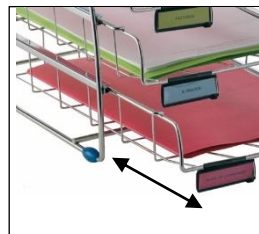

COR4F Letter tray set with 4 sliding drawers (French-style)

Sort, organize and store all your documents with this set of 4 sliding drawers in matt black metal wire

Sliding drawers for every kind of document up to 24 x 32 cm (portrait orientation)

Stable thanks to the 2 sets of antislip pads

Easy to clean thanks to its wired structure

Removable label holders in black plastic to file your documents

To improve your organisation, here is the 4 drawer pull-out letter tray. With its modern design in chrome-plated metal wire, this wastebasket will fit perfectly in your working environment. It consists of 4 sliding drawers, 4 removable label holders and 2 sets of anti-slip pads. Front loading up to 24 x 32 cm (Portrait orientation)

An ideal product for organising your office, practical and easy to maintain. With a lifetime guarantee, you'll never be without it.

COR4F Letter tray set with 4 sliding drawers (French-style)

Sort, organize and store all your documents with this set of 4 sliding drawers in matt black metal wire

TECHNICAL FEATURES	
Reference	COR4F
EAN	3129710008292
Matériaux	Chromium plated wire Black plastic label holder Elastomer glides
Colour	Chrome-plated metal
Product dimensions	Dim. : 31.5 x 31.5 x 38.5 cm Drawer height: 6.5 cm
	Weight : 2.7 kg
Accessoires & consommables	4 label holders 4 black anti-slip pads
Origine pays	Design and development France Manufacturing PRC