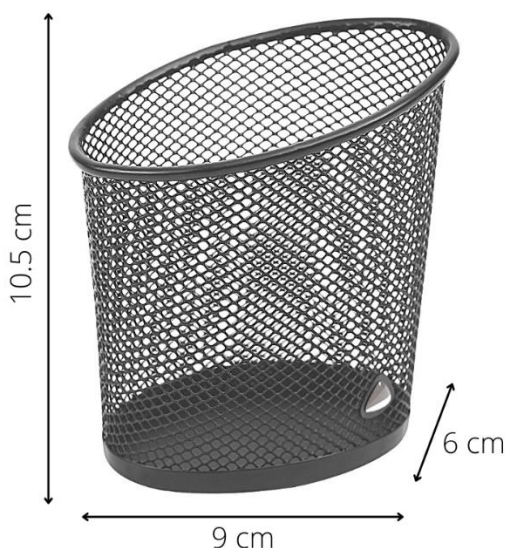

# MESH CUP N

Mesh metal penholder

The simple and elegant penholder to design your workspace

Easy to identify items thanks to its Mesh metal structure

Large capacity container (40 pens)

Easy to clean thanks to its wired structure

Belongs to a complete range of 20 Mesh metal accessories

Elegant and stylish, keep your desk perfectly tidy and organized with this heavy-duty metal mesh pencil cup with a large capacity.

An ideal product to organize your office, practical and easy to clean. Key feature, get a full range of desk accessories to harmonize your workstation.

## TECHNICAL FEATURES

Reference	<b>MESH CUP N</b>
EAN	3129710008902
Materials	Metal mesh wire
Colour	Black
Product Dimensions	Dim. : 10.5 x 6 x 10.5 cm
	Weight : 0.070 kg
Environmental impact	100% recyclable
Origin	Design and development France Manufacturing PRC

## DIMENSIONS PACKAGING

* Sales unit (x1 SU) Box	Dim : L.11 x W. 72 x H. 10.5 cm
	Weight : 0.07 kg
* ICA (x24UV)	Dim : L.29 x W. 19 x H. 21 cm
	Weight : 1.60 kg
* Box master (x24 SU)	Dim : L.29 x W. 19 x H. 21 cm
	Weight : 1.60 kg
Environmental impact	100% recyclable