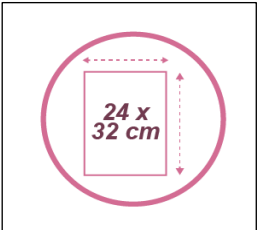

MESHTRAY3 M

Set of 3 sliding baskets - A4

Energise and organise your office with this set of 3 Mesh metal sliding baskets.

For A4 documents (24 x 32 cm) in portrait orientation.

Its practical mesh structure makes it possible to identify magazines and documents immediately

Easy to clean thanks to its wired structure

Belongs to a complete range of 20 Mesh metal accessories

The set of 3 Mesh metal baskets is elegant and functional. It will help you to improve your organisation. It consists of 3 sliding drawers for documents up to 24 x 32 cm.

TECHNICAL FEATURES	
Reference	MESHTRAY3 M
EAN	3129710009015
Materials	Metal mesh wire
Colour	Grey metallic
Product Dimensions	Dim. : L. 29 x W. 34 x H. 24,5 cm
	Weight : 1,1 kg
Capacity	3 sliding baskets - portrait format - 24x32 (A4)
Environmental impact	100% recyclable
Origin	Design and development France Manufacturing PRC

PACKAGING DIMENSIONS	
* Sales unit (x1 SU) Box	Dim : L.27,8 x W. 5,6 x H. 35,5 cm
	Weight : 1,3 kg
* Box master (x12 SU)	Dim : L.36 x W. 29 x H. 73,5 cm
	Weight : 16,5 kg
Environmental impact	100% recyclable