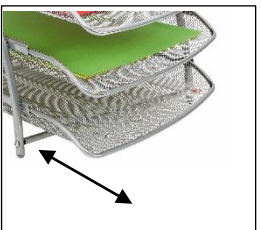

MESHTRAY3 M

Set of 3 sliding baskets - A4

Energise and organise your office with this set of 3 Mesh metal sliding baskets.

For A4 documents (24 x 32 cm) in portrait orientation.

Its practical mesh structure makes it possible to identify magazines and documents immediately

Easy to clean thanks to its wired structure

Belongs to a complete range of 20 Mesh metal accessories

The set of 3 Mesh metal baskets is elegant and functional. It will help you to improve your organisation. It consists of 3 sliding drawers for documents up to 24 x 32 cm.

TECHNICAL FEATURES	
Reference	MESHTRAY3 M
EAN	3129710009015
Materials	Metal mesh wire
Colour	Grey metallic
Product Dimensions	Dim. : L. 29 x W. 34 x H. 24,5 cm
	Weight : 1,1 kg
Capacity	3 sliding baskets - portrait format - 24x32 (A4)
Environmental impact	100% recyclable
Origin	Design and development France Manufacturing PRC