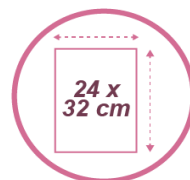

MESHTRAY3 M

Set of 3 sliding baskets - A4

Energise and organise your office with this set of 3 Mesh metal sliding baskets.

For A4 documents (24 x 32 cm) in portrait orientation.

Its practical mesh structure makes it possible to identify magazines and documents immediately

Easy to clean thanks to its wired structure

Belongs to a complete range of 20 Mesh metal accessories

The set of 3 Mesh metal baskets is elegant and functional. It will help you to improve your organisation. It consists of 3 sliding drawers for documents up to 24 x 32 cm.

TECHNICAL FEATURES	
Reference	MESHTRAY3 M
EAN	3129710009015
Materials	Metal mesh wire
Colour	Grey metallic
Product Dimensions	Dim. : L. 29 x W. 34 x H. 24,5 cm
	Weight : 1,1 kg
Capacity	3 sliding baskets - portrait format - 24x32 (A4)
Environmental impact	100% recyclable
Origin	Design and development France Manufacturing PRC

PACKAGING DIMENSIONS	
* Sales unit (x1 SU) Box	Dim : L.27,8 x W. 5,6 x H. 35,5 cm
	Weight : 1,3 kg
* Box master (x12 SU)	Dim : L.36 x W. 29 x H. 73,5 cm
	Weight : 16,5 kg
Environmental impact	100% recyclable