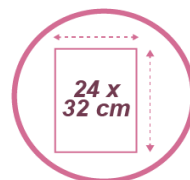

MESHTRAY3 V

Set of 3 sliding baskets - A4

Energise and organise your office with this set of 3 Mesh metal sliding baskets.

For A4 documents (24 x 32 cm) in portrait orientation.

Its practical mesh structure makes it possible to identify magazines and documents immediately

Easy to clean thanks to its wired structure

Belongs to a complete range of 20 Mesh metal accessories

The set of 3 Mesh metal baskets is elegant and functional. It will help you to improve your organisation. It consists of 3 sliding drawers for documents up to 24 x 32 cm.

TECHNICAL FEATURES

Reference	MESHTRAY3 V
EAN	3129710012947
Materials	Metal mesh wire
Colour	Green
Product Dimensions	Dim. : L. 29 x W. 34 x H. 24,5 cm
	Weight : 1,1 kg
Capacity	3 sliding baskets - portrait format - 24x32 (A4)
Environmental impact	100% recyclable
Origin	Design and development France Manufacturing PRC

PACKAGING DIMENSIONS

* Sales unit (x1 SU) Box	Dim : L.27,8 x W. 5,6 x H. 35,5 cm
	Weight : 1,3 kg
* Box master (x12 SU)	Dim : L.36 x W. 29 x H. 73,5 cm
	Weight : 16,5 kg
Environmental impact	100% recyclable