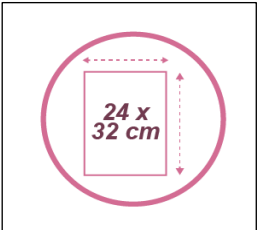

MESHTRAY3 V

Set of 3 sliding baskets - A4

Energise and organise your office with this set of 3 Mesh metal sliding baskets.

For A4 documents (24 x 32 cm) in portrait orientation.

Its practical mesh structure makes it possible to identify magazines and documents immediately

Easy to clean thanks to its wired structure

Belongs to a complete range of 20 Mesh metal accessories

The set of 3 Mesh metal baskets is elegant and functional. It will help you to improve your organisation. It consists of 3 sliding drawers for documents up to 24 x 32 cm.

TECHNICAL FEATURES

Reference	MESHTRAY3 V
EAN	3129710012947
Materials	Metal mesh wire
Colour	Green
Product Dimensions	Dim. : L. 29 x W. 34 x H. 24,5 cm
	Weight : 1,1 kg
Capacity	3 sliding baskets - portrait format - 24x32 (A4)
Environmental impact	100% recyclable
Origin	Design and development France Manufacturing PRC

PACKAGING DIMENSIONS

* Sales unit (x1 SU) Box	Dim : L.27,8 x W. 5,6 x H. 35,5 cm
	Weight : 1,3 kg
* Box master (x12 SU)	Dim : L.36 x W. 29 x H. 73,5 cm
	Weight : 16,5 kg
Environmental impact	100% recyclable