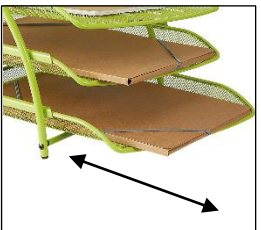

MESHTRAY3 V

Set of 3 sliding baskets - A4

Energise and organise your office with this set of 3 Mesh metal sliding baskets.

For A4 documents (24 x 32 cm) in portrait orientation.

Its practical mesh structure makes it possible to identify magazines and documents immediately

Easy to clean thanks to its wired structure

Belongs to a complete range of 20 Mesh metal accessories

The set of 3 Mesh metal baskets is elegant and functional. It will help you to improve your organisation. It consists of 3 sliding drawers for documents up to 24 x 32 cm.

Plus, benefit from a complete range of desk accessories to harmonise your workstation.

Quand le beau rejoint l'utile

MESHTRAY3 V

Set of 3 sliding baskets - A4

Energise and organise your office with this set of 3 Mesh metal sliding baskets.

TECHNICAL FEATURES

Reference	MESHTRAY3 V
EAN	3129710012947
Materials	Metal mesh wire
Colour	Green
Product Dimensions	Dim. : L. 29 x W. 34 x H. 24,5 cm
	Weight : 1,1 kg
Capacity	3 sliding baskets - portrait format - 24x32 (A4)
Environmental impact	100% recyclable
Origin	Design and development France Manufacturing PRC