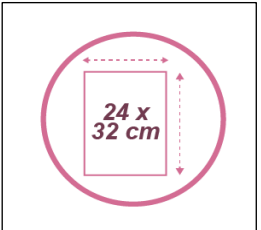

MESHIT M Letter tray - A4

Energise and organise your office with this metal Mesh letter tray.

For A4 documents (24 x 32 cm) in LANDSCAPE orientation.

Practical, possibility of stacking the baskets

Easy to clean thanks to its wired structure

Belongs to a complete range of 20 Mesh metal accessories

The Italian-style letter tray is elegant, solid and functional. Made of metal Mesh, the basket is ultra resistant and will hold A4 size documents (24 x 32 cm).

TECHNICAL FEATURES

Reference	MESHIT M
EAN	3129710008971
Materials	Metal mesh wire
Colour	Grey metallic
Product Dimensions	Dim. : L 35 x D 29 x H 6,5 cm
	Weight : 0.365 kg
Capacity	A4 format (24x32 cm) Landscape orientation
Environmental impact	100% recyclable
Origin	Design and development France Manufacturing PRC

PACKAGING DIMENSIONS

* Sales unit (x1 SU) Box	Dim : L.36,3 x W. 29 x H. 7,5 cm
	Weight : 0,34 kg
* Box master (x12 SU)	Dim : L.39,5 x W. 30,5 x H. 58,3 cm
	Weight : 6 kg
Environmental impact	100% recyclable