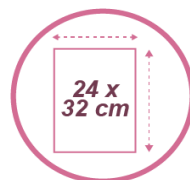

MESHIT M Letter tray - A4

Energise and organise your office with this metal Mesh letter tray.

For A4 documents (24 x 32 cm) in LANDSCAPE orientation.

Practical, possibility of stacking the baskets

Easy to clean thanks to its wired structure

Belongs to a complete range of 20 Mesh metal accessories

The Italian-style letter tray is elegant, solid and functional. Made of metal Mesh, the basket is ultra resistant and will hold A4 size documents (24 x 32 cm).

TECHNICAL FEATURES

Reference	MESHIT M
EAN	3129710008971
Materials	Metal mesh wire
Colour	Grey metallic
Product Dimensions	Dim. : L 35 x D 29 x H 6,5 cm
	Weight : 0.365 kg
Capacity	A4 format (24x32 cm) Landscape orientation
Environmental impact	100% recyclable
Origin	Design and development France Manufacturing PRC

PACKAGING DIMENSIONS

* Sales unit (x1 SU) Box	Dim : L.36,3 x W. 29 x H. 7,5 cm
	Weight : 0,34 kg
* Box master (x12 SU)	Dim : L.39,5 x W. 30,5 x H. 58,3 cm
	Weight : 6 kg
Environmental impact	100% recyclable