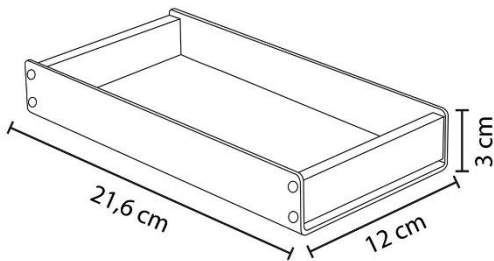

# ODTRAY W

Wood and black aluminium desk tray

Make the most of your office space with this elegant wooden tray

TECHNICAL FEATURES	
Reference	<b>ODTRAY W</b>
EAN	3129710018215
Materials	Aluminium and solid wood
Colour	Black and wood
Product Dimensions	Dim. : 12 x 21,6 x 3 cm
	Weight : 0,31 kg
Environmental impact	100% recyclable
Origin	Design and development France Manufacturing PRC
Warranty	5 years

DIMENSIONS PACKAGING	
* Sales unit (x1 SU) Box	Dim : L. 25x l.13,5 x H. 4,5 cm
	Weight : 0,37 kg
* Box master (x40 SU)	Dim : L. 57,5 x l. 51,5 x H. 25,3 cm
	Weight : 15,60 kg
Environmental impact	100% recyclable