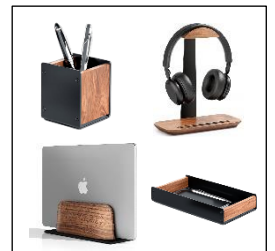

# ODTRAY W

Wood and black aluminium desk tray

Make the most of your office space with this elegant wooden tray

Elegant desk accessory for an attractive workspace

Storage tray for pens, keys, watch, phone...

Part of a complete range of wooden desk accessories

This product is environmentally friendly and 100% recyclable

1 compact package for a reduced CO2 impact and 100% recyclable

Make the most of your office space with this elegant desk tray.

An ideal product for organising your desk, practical and modern. Also, you can choose from a complete range of desk accessories to match your workstation.

# ODTRAY W

Wood and black aluminium desk tray

Make the most of your office space with this elegant wooden tray

TECHNICAL FEATURES	
Reference	<b>ODTRAY W</b>
EAN	3129710018215
Materials	Aluminium and solid wood
Colour	Black and wood
Product Dimensions	Dim. : 12 x 21,6 x 3 cm
	Weight : 0,31 kg
Environmental impact	100% recyclable
Origin	Design and development France Manufacturing PRC
Warranty	5 years