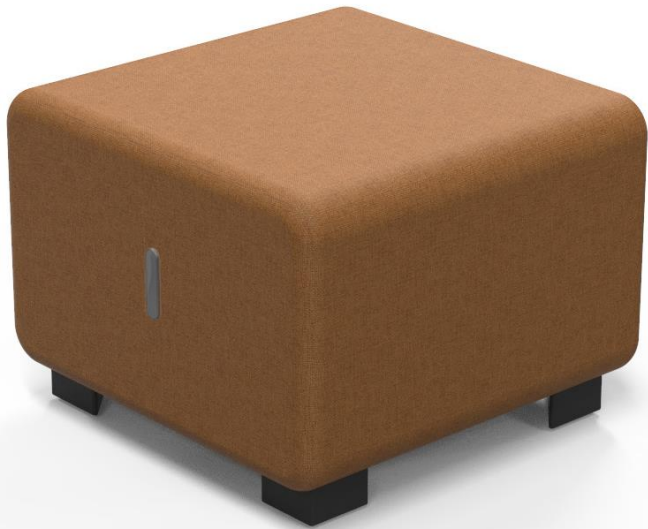

# HIZIAP1

Seater pouffe 1 seat

Choose the HIZIA range and give yourself endless possibilities to suit your needs

**Pouf with 100% polyester fabric  
(OEKO TEX - ANTI-FIRE certified)**

**Solid, sturdy wooden frame  
30kg/m3 polyurethane foam  
for optimum comfort**

1 compact **package** for a reduced CO2 impact  
and **100% recyclable**

Discover the 1-seater pouffe from the modular range, offering infinite customisation possibilities. It can be used on its own or combined with other elements, and is available in a range of fabrics such as polyester or faux leather, with a vast choice of colours. You can also combine wooden modules to give rhythm and break up lines (armrest, table with 45° angle, document holder).

# HIZIAP1

Seater pouffe | seat

Choose the HIZIA range and give yourself endless possibilities to suit your needs

PRODUCT FEATURES	
Reference	<b>HIZIAP1 T</b>
EAN	3129710018383
Materials	Structure : wood
	Seat: Polyurethane foam (density 30kg/m3)
	Fabric : 100% polyester Norm : OEKO TEX - ANTI FIRE
Colours	Terre of Sienna
Product dimensions	Height: 45 (with feet)
	Foot: 4.5 cm
	Width: 60 cm
	Depth: 60 cm
	Weight : 11 kg
Environmental impact	100% recyclable
Origin	French design and development - Manufacturing in Portugal
Guarantee	2 years
Repairability index	10
Spare part	ALBA undertakes to supply all spare parts for 5 years (See conditions with your dealer/distributor).
DIMENSIONS PACKAGING	
* Sales unit (1xUV) carton	Dim. : 62 x 62 x 46 cm
	Weight : 11,5 kg
* Master carton (1xUV)	Dim. : 62 x 62 x 46 cm
	Weight : 11,5 kg
Environmental impact	100% recyclable