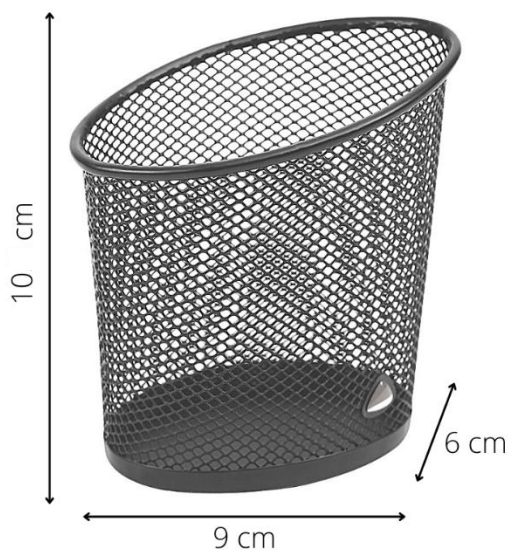

# MESH CUP N

Mesh metal penholder

The simple and elegant penholder to design your workspace

Easy to identify items thanks to its Mesh metal structure

Large capacity container (40 pens)

Easy to clean thanks to its wired structure

Belongs to a complete range of 20 Mesh metal accessories

Elegant and stylish, keep your desk perfectly tidy and organized with this heavy-duty metal mesh pencil cup with a large capacity.

An ideal product to organize your office, practical and easy to clean. Key feature, get a full range of desk accessories to harmonize your workstation.

## TECHNICAL FEATURES

Reference	<b>MESH CUP N</b>
EAN	3129710008902
Materials	Metal mesh wire
Colour	Black
Product Dimensions	Dim. : 9 x 6 x 10 cm
	Weight : 0.070 kg
Environmental impact	100% recyclable
Origin	Design and development France Manufacturing PRC

## DIMENSIONS PACKAGING

* Sales unit (x1 SU) Box	Dim : L.11 x W. 72 x H. 10.5 cm
	Weight : 0.07 kg
* ICA (x24UV)	Dim : L.29 x W. 19 x H. 21 cm
	Weight : 1.60 kg
* Box master (x24 SU)	Dim : L.29 x W. 19 x H. 21 cm
	Weight : 1.60 kg
Environmental impact	100% recyclable