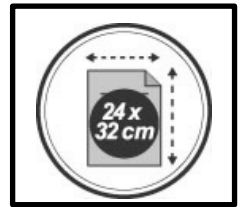

DD5GMW

Large mobile display, trendy and design

Elegant and practical wood mobile display with 5 shelves

Bi-material combination
for more style
(Wood & ABS)

5x3 : 15 compartments
(24 x 32 cm documents)

4 wheels for more mobility
(1 with brake)

Quick and **easy assembly system**
(Fixing kit supplied)

This **product** is environmentally friendly
and **100% recyclable**

1 compact **package** for a reduced CO2 impact
and **100% recyclable**

The DD5GMW display is the ideal accessory to display magazines or brochures in your lobby, break room or office. Practical, it will allow you to display your A4 documents in 5 compartments, with 3 documents per shelf. A total of 15 documents can be displayed

Quand le beau rejoint l'utile

DD5GMW

Large mobile display, trendy and design

Elegant and practical wood mobile display with 5 shelves

PRODUCT FEATURES	
Code	DD5GMW BC
EAN	3129710017836
Materials	Structure: Wood
	Compartment: ABS
	Caster/ wheel : Polypropylene
Color	Wood - White
Product dimensions	H.165 x L.86 x D. 52 cm Compartments : W. 72 x D. 4 cm
	Weight : 10,83 kg
Number of compartment	5x3 (15 compartments) (Format 24x32 cm - Thickness 4 cm)
Mobility	4 wheels (1 with brake)
Estimated assembly time	5 mins (screws included)
Environmental impact	100% recyclable
Origin	French design and development - Manufacturing in PRC
Warranty	2 years
Repairability index	10
Spare part	ALBA guarantees to supply all spare parts for 5 years (See conditions with your reseller/distributor)
PACKAGING DIMENSIONS	
* Sales unit (x1UV) box	Dim. : L. 104 cm x W. 70,5 cm x H. 11 cm
	Weight : 13,19 kg
* Box master (x1UV)	Dim. : L. 104 cm x W. 70,5 cm x H. 11 cm
	Weight : 13,19 kg
Environmental impact	100% recyclable