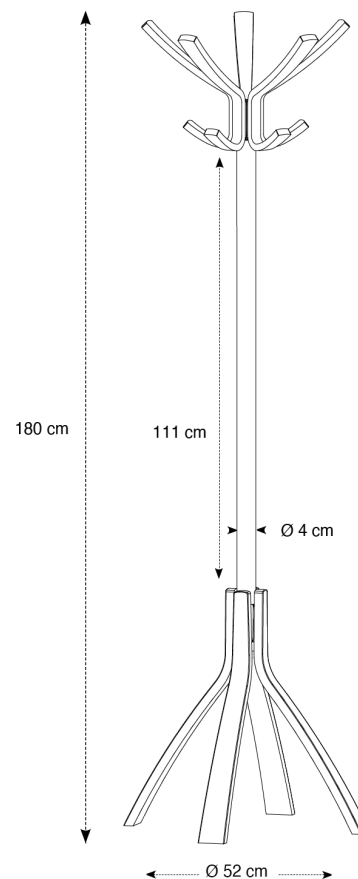

The bistro coat rack updated with a stylish and refined design

PRODUCT FEATURES	
Reference	PMCAFE
EAN	3129710011414
Materials	Drum : FSC wood
	Pegs : FSC wood
Color	Dark wood
Product dimensions	Height : 180 cm
	Drum : Ø 4.2 cm
	Base : Ø 52 cm
	Weight : 3 kg
Number of pegs	5 double Pegs (10)
Base	4-foot base
Estimaed assembly time	5 minutes - Whitout tools or screws
Environmental impact	100% recyclable
Origin	French design and development - Manufacturing in PRC
Warranty	5 years
Repairability index Spare part	10 ALBA guarantees to supply all spare parts for 5 years (See conditions with your reseller/distributor)

PACKAGING DIMENSIONS	
* Sales unit (x1SU) Box	Dim. : L. 118 cm x W. 27.5 cm x H. 7 cm
	Weight : 4 kg
* Box master (x1SU)	Dim. : L. 118 cm x W. 27.5 cm x H. 7 cm
	Weight : 4 kg
Environmental impact	100% recyclable

EXISTING DESIGN :

Quand le beau rejoint l'utile