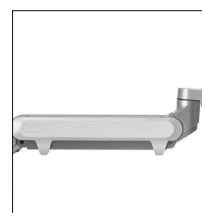

# JAMY

SINGLE MONITOR ARM

move **HOP**

Optimize your visual comfort while reducing eye fatigue, back and neck pain

Adjustable screen height from bottom to top by gas pressure

Maximum arm reach of 56 cm, tiltable up to 165° and rotating at 365°

Quick and easy screen mounting thanks to its detachable VESA plate (max weight supported 9 kg)

Practical mounting on a table, thanks to its clamp (max 6,5cm)

Integrated cable management system for a clean and organized desk.

MHARM M

MHARM N

MHARMD N

Ergonomic, JAMY articulated arm offers visual comfort for better posture at the workstation, reducing eye fatigue, back and neck pain.

In addition to its pure design, JAMY ergonomic arm will allow you to optimize your work space with a clear and spacious desk.

Quand le beau rejoint l'utile

Optimize your visual comfort while reducing eye fatigue, back and neck pain

PRODUCT FEATURES	
Reference	<b>MHARM M</b>
EAN	3129710016082
Materials	Aluminium - ABS
Colors	Silver grey / White
Product dimensions	Height : from 37 to 50 cm
	Depth : 35 cm
	Extension : 56 cm
	Inclination : 165°
Weight : 3.64 kg	
Maximum load	9 kg
Fixing system	Standard VESA plate (supplied)
	Table mounting via table clamp
Estimated assembly time	5 minutes
Guarantee	5 years