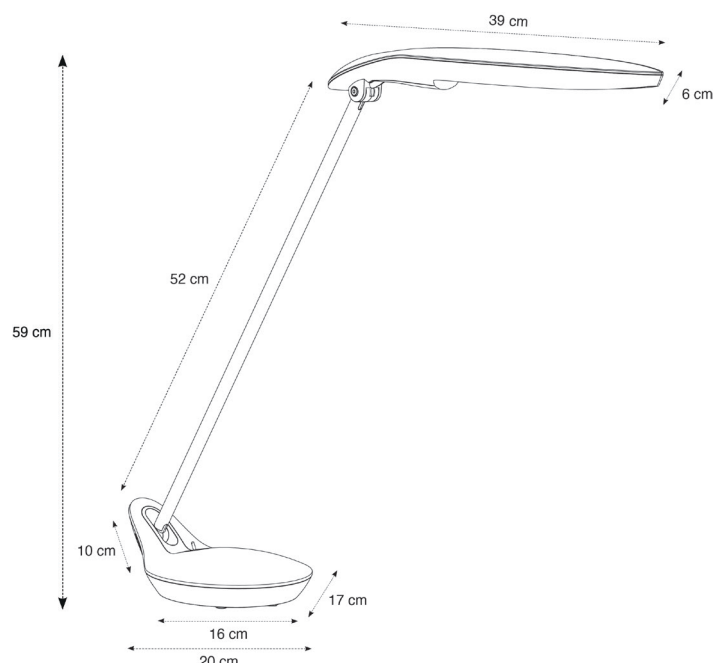

POPPINS

LED DESK LAMP

The best-seller made in Alba with LED technology

Long shape head for a maximum brightness

Double-articulated arm for easy adjustment

3kg weighted base for perfect stability

Switch on the base

LEDPOP M

LEDPOP N

LEDPOP BC

Excellent light distribution thanks to the long-lasting 5W LED panel (25000h) which provides quality lighting and low energy consumption.

Efficient and ergonomic, its double-articulated swivel arm and articulated head allows optimal lighting.

Elegant lamp with a valuable finish and quality materials to give style to your desks.

POPPINS

LED DESK LAMP

The best-seller made in Alba with LED technology

PRODUCT FEATURES	
Reference	LEDPOP M
EAN	3129710016129
Materials	Metal / ABS mat
Colors	Metallic grey / grey
Light source	LED
Product dimensions	Head : length 39 cm x Width 6 cm
	Arm length : 52 cm
	Base : 3 Kg - 23 x 17 cm
	Cable length : 180 cm
	Weight : 3 Kg
Bulb type	Integrated LED panel
Energy class	A
Bulb's lifetime	25000 hours / 30 years
Electric power/watts	5W
Light power	370 Lumens (lm) / 3000 Kelvin (K)
Color rendering index (CRI)	> 81 Ra
Standard	EC
Guarantee	3 years
Origin	French design and development - Manufacturing in PRC

PACKAGING DIMENSIONS	
* sales unit (x1SU) carton	Dim. : 1.68 cm x L.12,5 cm x H.19,5 cm
	Weight : 3,3 Kg
* box master (x3SU)	Dim. : 1.69,5 cm x L.39 cm x H.21 cm
	Weight : 10 Kg

Quand le beau rejoint l'utile