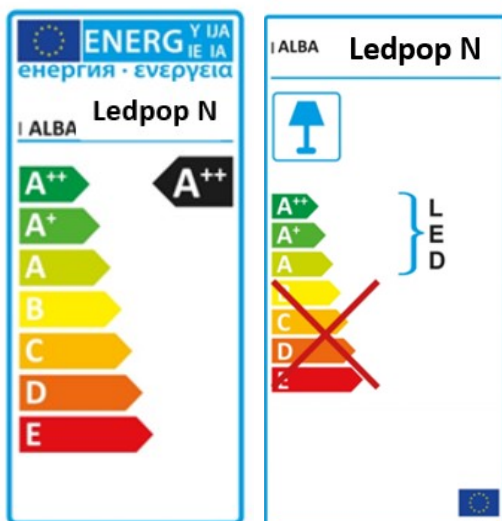

POPPINS

LED DESK LAMP

The best-seller made in Alba with LED technology

PRODUCT FEATURES	
Reference	LEDPOP N
EAN	3129710016112
Materials	Metal / ABS mat
Colors	Metallic grey / Black
Light source	LED
Product dimensions	Head : length 39 cm x Width 6 cm
	Arm length : 52 cm
	Base : 3 Kg - 23 x 17 cm
	Cable length : 180 cm
	Weight : 3 Kg
Bulb type	Integrated LED panel
Energy class	A
Bulb's lifetime	25000 hours / 30 years
Electric power/watts	5W
Light power	370 Lumens (lm) / 3000 Kelvin (K)
Color rendering index (CRI)	> 81 Ra
Standard	EC
Guarantee	3 years
Origin	French design and development - Manufacturing in PRC

PACKAGING DIMENSIONS	
* sales unit (x1SU) carton	Dim. : 1.68 cm x L.12,5 cm x H.19,5 cm
	Weight : 3,3 Kg
* box master (x3SU)	Dim. : 1.69,5 cm x L.39 cm x H.21 cm
	Weight : 10 Kg

Quand le beau rejoint l'utile