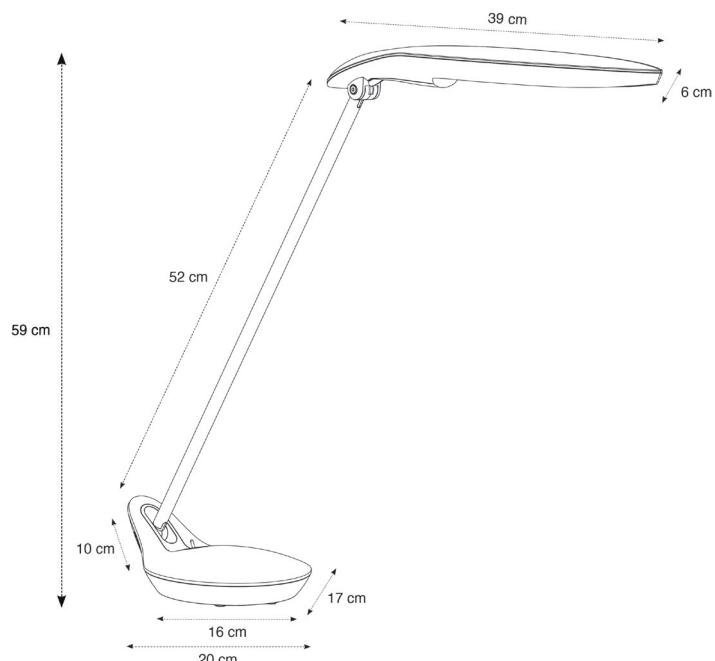

POPPINS

LED DESK LAMP

The best-seller made in Alba with LED technology

Long shape head for a maximum brightness

Double-articulated arm for easy adjustment

3kg weighted base for perfect stability

Switch on the base

LEDPOP N

LEDPOP M

LEDPOP BC

Excellent light distribution thanks to the long-lasting 5W LED panel (25000h) which provides quality lighting and low energy consumption.

Efficient and ergonomic, its double-articulated swivel arm and articulated head allows optimal lighting.

Elegant lamp with a valuable finish and quality materials to give style to your desks.

POPPINS

LED DESK LAMP

The best-seller made in Alba with LED technology

PRODUCT FEATURES	
Reference	LEDPOP N
EAN	3129710016112
Materials	Metal / ABS mat
Colors	Metallic grey / Black
Light source	LED
Product dimensions	Head : length 39 cm x Width 6 cm
	Arm length : 52 cm
	Base : 3 Kg - 23 x 17 cm
	Cable length : 180 cm
	Weight : 3 Kg
Bulb type	Integrated LED panel
Energy class	A
Bulb's lifetime	25000 hours / 30 years
Electric power/watts	5W
Light power	370 Lumens (lm) / 3000 Kelvin (K)
Color rendering index (CRI)	> 81 Ra
Standard	EC
Guarantee	3 years
Origin	French design and development - Manufacturing in PRC

PACKAGING DIMENSIONS	
* sales unit (x1SU) carton	Dim. : 1.68 cm x L.12,5 cm x H.19,5 cm
	Weight : 3,3 Kg
* box master (x3SU)	Dim. : 1.69,5 cm x L.39 cm x H.21 cm
	Weight : 10 Kg

Quand le beau rejoint l'utile