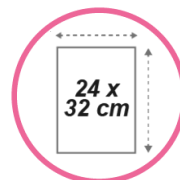

# CORGM Large letter tray - A4

Sort, organise and store all your documents with this large letter tray and its removable label holder.

Large format basket, for A4 documents (24 x 32 cm)  
up to 18 cm high (Portrait orientation)

Easy to clean thanks to  
its wired structure

Removable label holders in black plastic to  
file your documents

To improve your organisation, here is the large letter tray. With its modern design in chrome-plated metal wire, this basket will fit perfectly into your working environment. It has a front-loading drawer and a removable label holder for your documents up to 24 x 32 cm.

## TECHNICAL FEATURES

Reference	<b>CORGM</b>
EAN	3129710008339
Matériaux	Chromium plated wire Black plastic label holder
Colour	Chrome-plated metal
Product dimensions	Dim. : 29 x 18,5 x 37 cm
	Weight : 0,340 kg
Origine pays	Design and development France Manufacturing PRC

## DIMENSIONS PACKAGING

* Sales unit (x1 SU) Box	Dim : L. 37 x W. 29 x H. 18,5 cm
	Weight : 0,370 kg
* Box master (x6 SU)	Dim : L.46.5 x W. 33 x H. 45 cm
	Weight : 3.80 kg