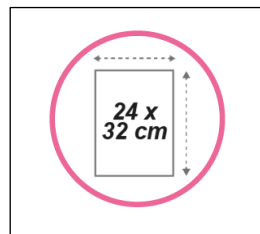

# CORGM Large letter tray - A4

Sort, organise and store all your documents with this large letter tray and its removable label holder.

Large format basket, for A4 documents (24 x 32 cm)  
up to 18 cm high (Portrait orientation)

Easy to clean thanks to  
its wired structure

Removable label holders in black plastic to  
file your documents

To improve your organisation, here is the large letter tray. With its modern design in chrome-plated metal wire, this basket will fit perfectly into your working environment. It has a front-loading drawer and a removable label holder for your documents up to 24 x 32 cm.

## TECHNICAL FEATURES

Reference	<b>CORGM</b>
EAN	3129710008339
Matériaux	Chromium plated wire Black plastic label holder
Colour	Chrome-plated metal
Product dimensions	Dim. : 29 x 18,5 x 37 cm
	Weight : 0,340 kg
Origine pays	Design and development France Manufacturing PRC

## DIMENSIONS PACKAGING

* Sales unit (x1 SU) Box	Dim : L. 37 x W. 29 x H. 18,5 cm
	Weight : 0,370 kg
* Box master (x6 SU)	Dim : L.46.5 x W. 33 x H. 45 cm
	Weight : 3.80 kg