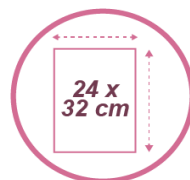

MESHTRAY3 N

Set of 3 sliding baskets - A4

Energise and organise your office with this set of 3 Mesh metal sliding baskets.

For A4 documents (24 x 32 cm) in portrait orientation.

Its practical mesh structure makes it possible to identify magazines and documents immediately

Easy to clean thanks to its wired structure

Belongs to a complete range of 20 Mesh metal accessories

The set of 3 Mesh metal baskets is elegant and functional. It will help you to improve your organisation. It consists of 3 sliding drawers for documents up to 24 x 32 cm.

TECHNICAL FEATURES

Reference	MESHTRAY3 N
EAN	3129710009022
Materials	Metal mesh wire
Colour	Black
Product Dimensions	Dim. : L. 29 x W. 34 x H. 24,5 cm
	Weight : 1,1 kg
Capacity	3 sliding baskets - portrait format - 24x32 (A4)
Environmental impact	100% recyclable
Origin	Design and development France Manufacturing PRC

PACKAGING DIMENSIONS

* Sales unit (x1 SU) Box	Dim : L.27,8 x W. 5,6 x H. 35,5 cm
	Weight : 1,3 kg
* Box master (x12 SU)	Dim : L.36 x W. 29 x H. 73,5 cm
	Weight : 16,5 kg
Environmental impact	100% recyclable