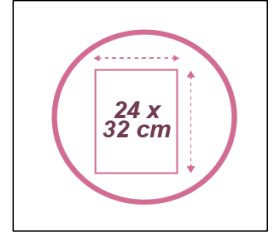

MESHTRAY3 N

Set of 3 sliding baskets - A4

Energise and organise your office with this set of 3 Mesh metal sliding baskets.

For A4 documents (24 x 32 cm) in portrait orientation.

Its practical mesh structure makes it possible to identify magazines and documents immediately

Easy to clean thanks to its wired structure

Belongs to a complete range of 20 Mesh metal accessories

The set of 3 Mesh metal baskets is elegant and functional. It will help you to improve your organisation. It consists of 3 sliding drawers for documents up to 24 x 32 cm.

TECHNICAL FEATURES

Reference	MESHTRAY3 N
EAN	3129710009022
Materials	Metal mesh wire
Colour	Black
Product Dimensions	Dim. : L. 29 x W. 34 x H. 24,5 cm
	Weight : 1,1 kg
Capacity	3 sliding baskets - portrait format - 24x32 (A4)
Environmental impact	100% recyclable
Origin	Design and development France Manufacturing PRC

PACKAGING DIMENSIONS

* Sales unit (x1 SU) Box	Dim : L.27,8 x W. 5,6 x H. 35,5 cm
	Weight : 1,3 kg
* Box master (x12 SU)	Dim : L.36 x W. 29 x H. 73,5 cm
	Weight : 16,5 kg
Environmental impact	100% recyclable