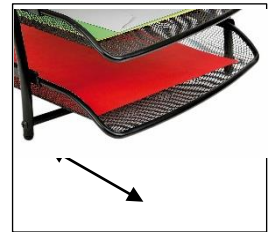

MESHTRAY3 N

Set of 3 sliding baskets - A4

Energise and organise your office with this set of 3 Mesh metal sliding baskets.

For A4 documents (24 x 32 cm) in portrait orientation.

Its practical mesh structure makes it possible to identify magazines and documents immediately

Easy to clean thanks to its wired structure

Belongs to a complete range of 20 Mesh metal accessories

The set of 3 Mesh metal baskets is elegant and functional. It will help you to improve your organisation. It consists of 3 sliding drawers for documents up to 24 x 32 cm.

Plus, benefit from a complete range of desk accessories to harmonise your workstation.

Quand le beau rejoint l'utile

MESHTRAY3 N

Set of 3 sliding baskets - A4

Energise and organise your office with this set of 3 Mesh metal sliding baskets.

TECHNICAL FEATURES

Reference	MESHTRAY3 N
EAN	3129710009022
Materials	Metal mesh wire
Colour	Black
Product Dimensions	Dim. : L. 29 x W. 34 x H. 24,5 cm
	Weight : 1,1 kg
Capacity	3 sliding baskets - portrait format - 24x32 (A4)
Environmental impact	100% recyclable
Origin	Design and development France Manufacturing PRC