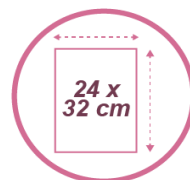

MESHIT N Letter tray - A4

Energise and organise your office with this metal Mesh letter tray.

For A4 documents (24 x 32 cm) in LANDSCAPE orientation.

Practical, possibility of stacking the baskets

Easy to clean thanks to its wired structure

Belongs to a complete range of 20 Mesh metal accessories

The Italian-style letter tray is elegant, solid and functional. Made of metal Mesh, the basket is ultra resistant and will hold A4 size documents (24 x 32 cm).

Plus, benefit from a complete range of desk accessories to harmonise your workstation.

MESHIT N Letter tray - A4

Energise and organise your office with this metal Mesh letter tray.

TECHNICAL FEATURES

Reference	MESHIT N
EAN	3129710008988
Materials	Metal mesh wire
Colour	Black
Product Dimensions	Dim. : L 35 x D 29 x H 6,5 cm
	Weight : 0.365 kg
Capacity	A4 format (24x32 cm) Landscape orientation
Environmental impact	100% recyclable
Origin	Design and development France Manufacturing PRC

PACKAGING DIMENSIONS

* Sales unit (x1 SU) Box	Dim : L.36,3 x W. 29 x H. 7,5 cm
	Weight : 0,34 kg
* Box master (x12 SU)	Dim : L.39,5 x W. 30,5 x H. 58,3 cm
	Weight : 6 kg
Environmental impact	100% recyclable