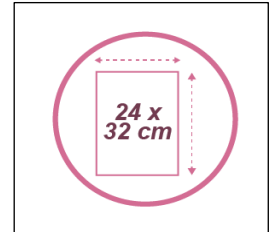

MESHIT N Letter tray - A4

Energise and organise your office with this metal Mesh letter tray.

For A4 documents (24 x 32 cm) in LANDSCAPE orientation.

Practical, possibility of stacking the baskets

Easy to clean thanks to its wired structure

Belongs to a complete range of 20 Mesh metal accessories

The Italian-style letter tray is elegant, solid and functional. Made of metal Mesh, the basket is ultra resistant and will hold A4 size documents (24 x 32 cm).

Plus, benefit from a complete range of desk accessories to harmonise your workstation.

MESHIT N Letter tray - A4

Energise and organise your office with this metal Mesh letter tray.

TECHNICAL FEATURES

Reference	MESHIT N
EAN	3129710008988
Materials	Metal mesh wire
Colour	Black
Product Dimensions	Dim. : L 35 x D 29 x H 6,5 cm
	Weight : 0.365 kg
Capacity	A4 format (24x32 cm) Landscape orientation
Environmental impact	100% recyclable
Origin	Design and development France Manufacturing PRC

PACKAGING DIMENSIONS

* Sales unit (x1 SU) Box	Dim : L.36,3 x W. 29 x H. 7,5 cm
	Weight : 0,34 kg
* Box master (x12 SU)	Dim : L.39,5 x W. 30,5 x H. 58,3 cm
	Weight : 6 kg
Environmental impact	100% recyclable