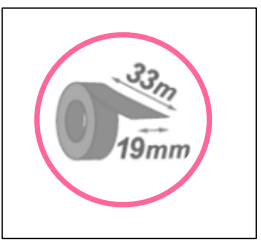

DEV3300 M

Tape dispenser - Grey metal

The tape dispenser, the essential accessory on your desk.

Suitable for 12 and 19 mm x 33 mm tapes

Weighted base and non-slip glides for perfect stability.

With its modern, curved design, the office tape dispenser makes it easy to apply your scotch tape. Practical, this dispenser has a steel blade, non-slip pads and a weighted base.

This reel has a steel blade, anti-slip pads and a weighted base.

DEV3300 M

Tape dispenser - Grey metal

The tape dispenser, the essential accessory on your desk.

TECHNICAL FEATURES	
Reference	DEV3300 M
EAN	3129710005307
Materials	ABS
Colour	Grey metallic
Product Dimensions	Dim. : 18 x 15 x 7 cm
	Weight : 0,31 kg
Accessories and consumables	Adhesive tapes of 12 and 19 mm x 33 mm
Environmental impact	0% recyclable
Origin	Design and development France Manufacturing PRC

DIMENSIONS PACKAGING	
* Sales unit (x1SU) Box	Dim : L.12 x W. 7 x H. 8 cm
	Weight : 0.460 kg
* ICA (x12SU)	Dim : L.26,2 x W. 16 x H. 33,8 cm
	Weight : 5,6 kg
* Master carton (x24SU)	Dim : L.34,5 x W. 28 x H. 36,5 cm
	Weight : 12 kg
Environmental impact	Recyclable à 0%