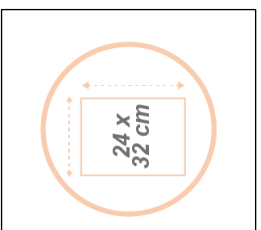

MESHWALLIT N

A4 wall display - 5 compartments

Sort, organise and tidy up your workspace with the 5-compartment wall display.

Immediate identification of documents thanks to its wire structure

5 compartments - size 24 x 32 cm (Italian style)

MESHWALLIT N

A4 wall display - 5 compartments

Sort, organise and tidy up your workspace with the 5-compartment wall display.

PRODUCT FEATURES	
Reference	MESHWALLIT N
EAN	3129710016969
Materials	Frame : Steel mesh
Color	Black
Product dimensions	Dim : L. 33,8 x H. 65,3 x P. 0,95 cm
	Weight : 1,7 Kg
Number of compartment	5 (Format 32x24 cm)
Fixing system	Quick and easy assembly (5 mins) Screws and bolts included
Environmental impact	100% recyclable
Origin	French design and development - Manufacturing in PRC
Warranty	2 years
Repairability index	10
Spare part	ALBA guarantees to supply all spare parts for 5 years (See conditions with your reseller/distributor)
PACKAGING DIMENSIONS	
* Sales unit (1xUV) box	Dim. : L. 34,3 cm x l. 10,2 cm x H. 66,5 cm
	Weight : 2 Kg
* Box master (3xUV)	Dim. : L. 36,4 cm x l. 68,3 cm x H. 35,2 cm
	Weigh : 6 Kg
Environmental impact	100% recyclable