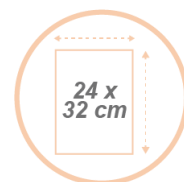

MESHWALLIT N

A4 wall display - 5 compartments

Sort, organise and tidy up your workspace with the 5-compartment wall display.

Immediate identification of documents thanks to its wire structure

5 compartments - size 24 x 32 cm (Italian style)

MESHWALLIT N

A4 wall display - 5 compartments

Sort, organise and tidy up your workspace with the 5-compartment wall display.

PRODUCT FEATURES	
Reference	MESHWALLIT N
EAN	3129710016969
Materials	Frame : Steel mesh
Color	Black
Product dimensions	Dim : L. 33,8 x H. 65,3 x P. 0,95 cm
	Weight : 1,7 Kg
Number of compartment	5 (Format 32x24 cm)
Fixing system	Quick and easy assembly (5 mins) Screws and bolts included
Environmental impact	100% recyclable
Origin	French design and development - Manufacturing in PRC
Warranty	2 years
Repairability index	10
Spare part	ALBA guarantees to supply all spare parts for 5 years (See conditions with your reseller/distributor)
PACKAGING DIMENSIONS	
* Sales unit (1xUV) box	Dim. : L. 34,3 cm x l. 10,2 cm x H. 66,5 cm
	Weight : 2 Kg
* Box master (3xUV)	Dim. : L. 36,4 cm x l. 68,3 cm x H. 35,2 cm
	Weigh : 6 Kg
Environmental impact	100% recyclable