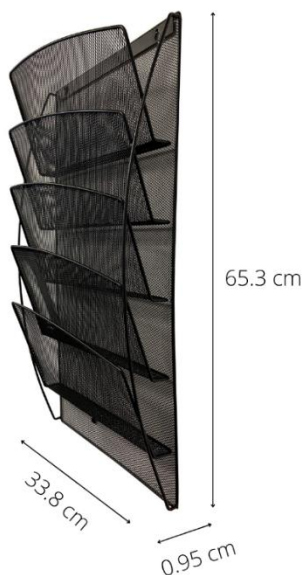

MESHWALLIT N

A4 wall display - 5 compartments

Sort, organise and tidy up your workspace with the 5-compartment wall display.

Immediate identification of documents thanks to its wire structure

5 compartments - size 24 x 32 cm (Italian style)

Sort, tidy and organise your office with this heavy-duty wall-mounted mesh display unit. Practical with its wired structure, you will be able to recognize your documents at a glance.

Combining style and simplicity, this wall-mounted display unit with 5 compartments will fit perfectly into your reception, break and work areas.

MESHWALLIT N

A4 wall display - 5 compartments

Sort, organise and tidy up your workspace with the 5-compartment wall display.

PRODUCT FEATURES	
Reference	MESHWALLIT N
EAN	3129710016969
Materials	Frame : Steel mesh
Color	Black
Product dimensions	Dim : L. 33,8 x H. 65,3 x P. 0,95 cm
	Weight : 1,7 Kg
Number of compartment	5 (Format 32x24 cm)
Fixing system	Quick and easy assembly (5 mins) Screws and bolts included
Environmental impact	100% recyclable
Origin	French design and development - Manufacturing in PRC
Warranty	2 years
Repairability index	10
Spare part	ALBA guarantees to supply all spare parts for 5 years (See conditions with your reseller/distributor)
PACKAGING DIMENSIONS	
* Sales unit (1xUV) box	Dim. : L. 34,3 cm x l. 10,2 cm x H. 66,5 cm
	Weight : 2 Kg
* Box master (3xUV)	Dim. : L. 36,4 cm x l. 68,3 cm x H. 35,2 cm
	Weigh : 6 Kg
Environmental impact	100% recyclable