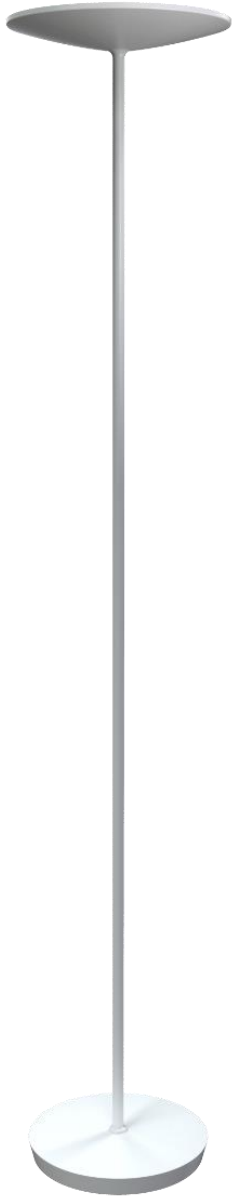

LEDSLIM BC

LED FLOOR LAMP

A stylish and sleek LED floor lamp to modernize your workspaces

Round head for indirect lighting
to create a nice atmosphere

Weighted base for a perfect stability

Cable switch with dimmer to alternate
brightness according to your wishes

Integrated **LED** panel for eco-friendly and
economical consumption (25 000H)

LED technology for high quality, long life and low energy consumption. 25000 H / 30 years

Easy to use, thanks to its dimmer switch that will allow you to modulate the lighting according to your needs.

Elegant and stylish, this design floor lamp will enhance your workspace.

LED SLIM BC

LED FLOOR LAMP

A stylish and sleek LED floor lamp to modernize your workspaces

PRODUCT FEATURES	
Code	LED SLIM BC
EAN	3129710017966
Materials	Steel coated epoxy
Color	White
Light source	LED
Product dimensions	Head : Ø 35 cm
	Tube height : 176 cm - Total height : 185 cm
	Weighted Base Ø 31 cm - Height : 4 cm
	Cable length : 180 cm
	7,6 Kg
Bulb type	Integrated LED
Energy class	F
Bulb's lifetime	25000 hours / 30 years
Electric power/watts	30 W
Light power	3000 Lumens (lm) / 3000 Kelvin (K)
Color rendering index (CRI)	> 80 Ra
Standard	CE
Guarantee	3 years
Origin	French design and development - Manufacturing in PRC