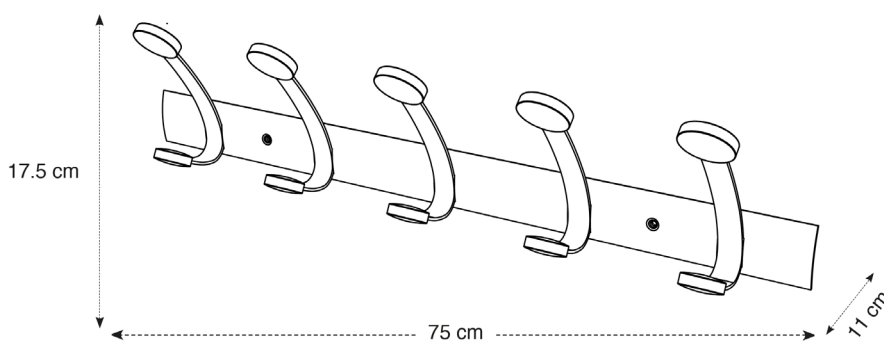

Fixing system provided

The PMV5 wall peg with its sober and elegant design is the accessory to have in your work environment / shared space. It consists of a steel structure, five double wooden pegs and screws provided for easy fixing.

The PMV5 wall peg will fit into all your collective, work and reception areas. Also, its juxtaposable structure allows to form lines of pegs.

PMV5

ROBUST WALL PEG

CLOSE ²
CLOTHES

Practical and sturdy, the PMV5 wall peg is the accessory to have in your shared or personal spaces

PRODUCT FEATURES	
Reference	PMV5
EAN	3129710013142
Materials	Structure : Epoxy painted steel
	Pegs : Wood
Color	Silver grey - Wood
Product dimensions	L. 75 cm x W. 18 x D.12 cm
	Weight : 1.4 kg
Number of pegs	5 double Pegs (10)
Maximum load	5 kg /peg
Fixing system	Screws (included)
Origin	French design and development - Manufacturing in PRC
Guarantee	2 years

PACKAGING DIMENSIONS	
* Sales unit (x1UV) box	Dim. : L. 76 cm x W. 18 cm x H. 12 cm
	Weight : 1.70 kg
* Box master (x6UV)	Dim. : L. 77.3 cm x W. 38.4 cm x H. 37.4 cm
	11.4 kg

EXISTING DESIGN :

Quand le beau rejoint l'utile