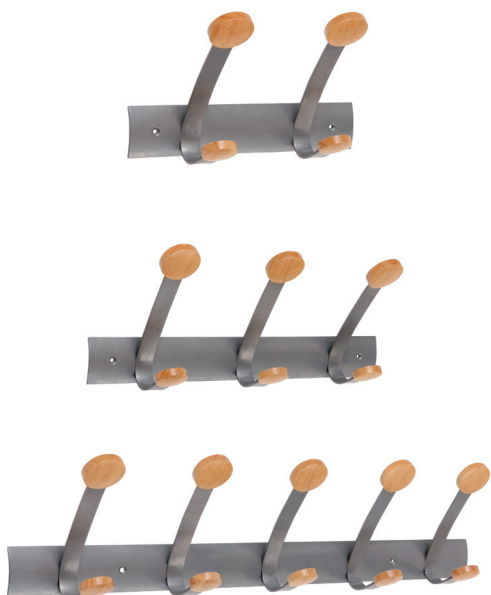

PMV5

ROBUST WALL PEG

CLOSE ²
CLOTHES

Practical and sturdy, the PMV5 wall peg is the accessory to have in your shared or personal spaces

PRODUCT FEATURES	
Reference	PMV5
EAN	3129710013142
Materials	Structure : Epoxy painted steel
	Pegs : Wood
Color	Silver grey - Wood
Product dimensions	L. 75 cm x W. 18 x D.12 cm
	Weight : 1.4 kg
Number of pegs	5 double Pegs (10)
Maximum load	5 kg /peg
Fixing system	Screws (included)
Origin	French design and development - Manufacturing in PRC
Guarantee	2 years

PACKAGING DIMENSIONS	
* Sales unit (x1UV) box	Dim. : L. 76 cm x W. 18 cm x H. 12 cm
	Weight : 1.70 kg
* Box master (x6UV)	Dim. : L. 77.3 cm x W. 38.4 cm x H. 37.4 cm
	11.4 kg

EXISTING DESIGN :

Quand le beau rejoint l'utile