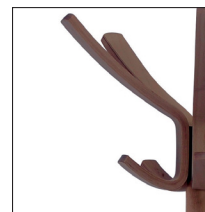

CAFE

100% WOOD COAT STAND

The bistro coat rack updated with a stylish and refined design

5 double pegs for a perfect care of clothes

Rotative head for an easy access to the clothes

Wide base (4 foot) for perfect stability

Quick and easy assembly system without tools (3 min)

Compact packaging to reduce the environmental impact

The Café coat stand will seduce you with its design inspired by the Parisian bistro, all in wood. It consists of a rotating upper head equipped with 5 large pegs, and 5 other pegs on the lower level, as well as a wide base at 4 feet.

Its updated design will suit all workspaces. It can be positioned in the lobby, in your reception areas or in your offices.

CAFE 100% WOOD COAT STAND

CLOSE 2 CLOTHES

The bistro coat rack updated with a stylish and refined design

PRODUCT FEATURES	
Reference	PMCAFE
EAN	3129710011414
Materials	Drum : Wood
	Pegs : Wood
Color	Dark wood
Product dimensions	Height : 176 cm
	Drum : Ø 4.2 cm
	Base : Ø 55 cm
	Weight : 4 kg
Number of pegs	5 double Pegs (10)
Base	4-foot base
Estimated assembly time	5 minutes - Without tools or screws
Origin	French design and development - Manufacturing in PRC
Guarantee	2 years