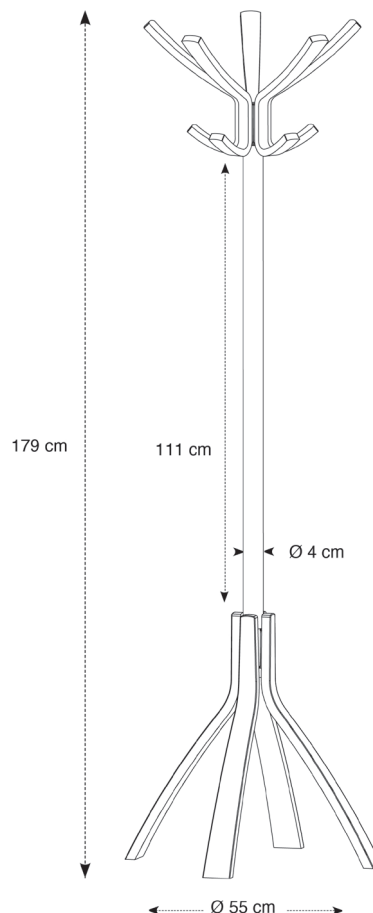

Quick and easy assembly system without tools (3 min)

Compact packaging to reduce the environmental impact

The Café coat stand will seduce you with its design inspired by the Parisian bistro, all in wood. It consists of a rotating upper head equipped with 5 large pegs, and 5 other pegs on the lower level, as well as a wide base at 4 feet.

Its updated design will suit all workspaces. It can be positioned in the lobby, in your reception areas or in your offices.

CAFE 100% WOOD COAT STAND

CLOSE 2 CLOTHES

The bistro coat rack updated with a stylish and refined design

PRODUCT FEATURES	
Reference	PMCAFE
EAN	3129710011414
Materials	Drum : Wood
	Pegs : Wood
Color	Dark wood
Product dimensions	Height : 176 cm
	Drum : Ø 4.2 cm
	Base : Ø 55 cm
	Weight : 4 kg
Number of pegs	5 double Pegs (10)
Base	4-foot base
Estimated assembly time	5 minutes - Without tools or screws
Origin	French design and development - Manufacturing in PRC
Guarantee	2 years

PACKAGING DIMENSIONS	
* Sales unit (x1SU) Box	Dim. : L. 118 cm x W. 27.5 cm x H. 70 cm
	Weight : 4.2 kg
* Box master (x1SU)	Dim. : L. 118 cm x W. 27.5 cm x H. 70 cm
	Weight : 4.2 kg

EXISTING DESIGN :

Quand le beau rejoint l'utile