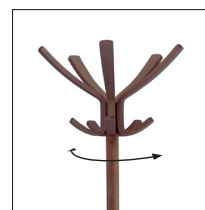

CAFE

100% WOOD COAT STAND

The bistro coat rack updated with a stylish and refined design

5 double pegs for a perfect care of clothes

Rotative head for an easy access to the clothes

Wide base (4 foot) for perfect stability

Quick and easy assembly system without tools (3 min)

Compact packaging to reduce the environmental impact

The Café coat stand will seduce you with its design inspired by the Parisian bistro, all in wood. It consists of a rotating upper head equipped with 5 large pegs, and 5 other pegs on the lower level, as well as a wide base at 4 feet.

Its updated design will suit all workspaces. It can be positioned in the lobby, in your reception areas or in your offices.

CAFE 100% WOOD COAT STAND

CLOSE 2 CLOTHES

The bistro coat rack updated with a stylish and refined design

PRODUCT FEATURES	
Reference	PMCAFE
EAN	3129710011414
Materials	Drum : Wood
	Pegs : Wood
Color	Dark wood
Product dimensions	Height : 176 cm
	Drum : Ø 4.2 cm
	Base : Ø 55 cm
	Weight : 4 kg
Number of pegs	5 double Pegs (10)
Base	4-foot base
Estimated assembly time	5 minutes - Without tools or screws
Origin	French design and development - Manufacturing in PRC
Guarantee	2 years