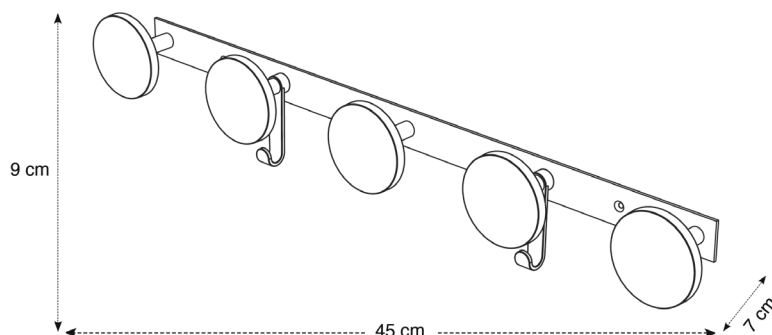

PRODUCT FEATURES

Reference	PMS5
EAN	3129710011964
Materials	Structure : Steel
	Pegs : ABS
Color	Silver grey - Black
Product dimensions	L. 77 cm x W. 9 x D.7 cm
	Weight : 0.95 kg
Number of pegs	5 + 2 hooks
Maximum load	5 kg /peg
Fixing system	Screws (included)
Origin	French design and development - Manufacturing in PRC
Guarantee	2 years

PACKAGING DIMENSIONS

* Sales unit (x1UV) box	Dim. : L. 72.5 cm x W. 10.8 cm x H. 3 cm
	Weight : 1.16 kg
* Box master (x12UV)	Dim. : L. 74 cm x W. 23.3 cm x H. 21 cm
	14.75 kg

EXISTING DESIGN :

Quand le beau rejoint l'utile