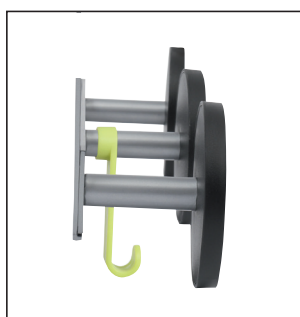

PMS5

MODERN WALL PEG

Modern and resistant, the PMS5 wall peg is the accessory to have in your workspaces

5 rounded pegs for a perfect respect of the clothes + 2 hooks for umbrellas and accessories.

Robust structure and strong pegs
(Can support up to 5 kg per peg)

Fixing system provided

The PMS5 peg with its modern and contemporary design is the accessory to have in its work environment / collective space. It consists of a steel structure, five screwed ABS pegs, a hook and screws provided for easy attachment.

Combining functionality and design, the PMS5 wall peg will fit perfectly into all your collective, work and reception areas.

PMS5

MODERN WALL PEG

CLOSE 2 CLOTHES

Modern and resistant, the PMS5 wall peg is the accessory to have in your workspaces

PRODUCT FEATURES

Reference	PMS5
EAN	3129710011964
Materials	Structure : Steel
	Pegs : ABS
Color	Silver grey - Black
Product dimensions	L. 77 cm x W. 9 x D.7 cm
	Weight : 0.95 kg
Number of pegs	5 + 2 hooks
Maximum load	5 kg /peg
Fixing system	Screws (included)
Origin	French design and development - Manufacturing in PRC
Guarantee	2 years