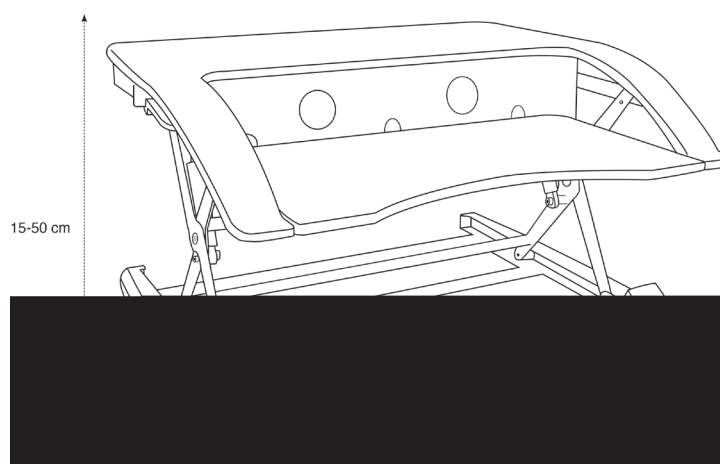

STANDY

WORK STATION « SIT-TO-STAND »

move **HOP**

Alternate your work position for less sedentary while improving your performance and productivity

CARACTERISTIQUES TECHNIQUES	
Référence	MHSTANDL BC
EAN	3129710016020
Matériaux	Métal - MDF
Coloris	Blanc
Dimensions produit	Position Basse : L90 x P59 x H15 cm
	Position Haute : L90 x P59 x H50 cm
	Plateau supérieur : L90 x P59 cm
	Plateau inférieur : L90 x P19 cm
	Poids : 24 kg
Poids supporté	Plateau supérieur : 4 à 15 Kg
	Plateau inférieur : 2 Kg
Garantie	5 ans

DIMENSIONS PACKAGING	
* Unité de vente (x1UV) carton	Dim. : l. 102.5 cm x L. 72.5 cm x H. 24 cm
	Poids : 26.40 kg
* Master carton (x1UV)	Dim. : l. 102.5 cm x L. 72.5 cm x H. 24 cm
	Poids : 26.40 kg

move **HOP**

Better Stand

1. 1 Energize the way you work
2. 2 Stay on the move
3. 3 Boost your concentration

Better see

1. 1 Improve your visual comfort
2. 2 Clear your desk
3. 3 Illuminate your workspace

Better sit

1. 1 Favour an optimal posture
2. 2 Adopt a dynamic seating
3. 3 Tone up your body

Move Hop: a range of the brand

Quand le beau rejoint l'utile