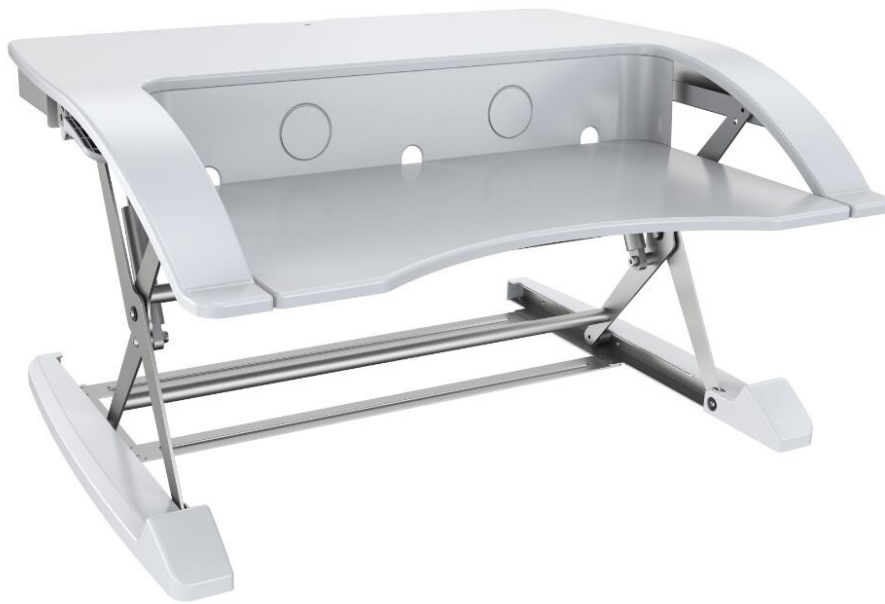

# STANDY

WORK STATION « SIT-TO-STAND »

move **HOP**

Alternate your work position for less sedentary while improving your performance and productivity

Ergonomic handle for quick and effortless height adjustment via gas spring system (15cm to 50cm)

Adjusting the high position without notching

Perfect ergonomics of your forearms thanks to its large lower tray

Strong and solid workstation with metallic structure for an optimum stability

Integrated cable management system for minimum space requirements

MHSTANDL2 BC

MHSTANDL2 N

The STANDY «Sit-to-Stand» workstation, ergonomic and practical, is positioned as a real tool to prevent musculoskeletal disorders (MSDs). It will allow you to change positions during your working hours for less physical inactivity and better productivity.

# STANDY

WORK STATION « SIT-TO-STAND »

move **HOP**

Alternate your work position for less sedentary while improving your performance and productivity

CARACTERISTIQUES TECHNIQUES	
Référence	MHSTANDL BC
EAN	3129710016020
Matériaux	Métal - MDF
Coloris	Blanc
Dimensions produit	Position Basse : L90 x P59 x H15 cm
	Position Haute : L90 x P59 x H50 cm
	Plateau supérieur : L90 x P59 cm
	Plateau inférieur : L90 x P19 cm
	Poids : 24 kg
Poids supporté	Plateau supérieur : 4 à 15 Kg
	Plateau inférieur : 2 Kg
Garantie	5 ans